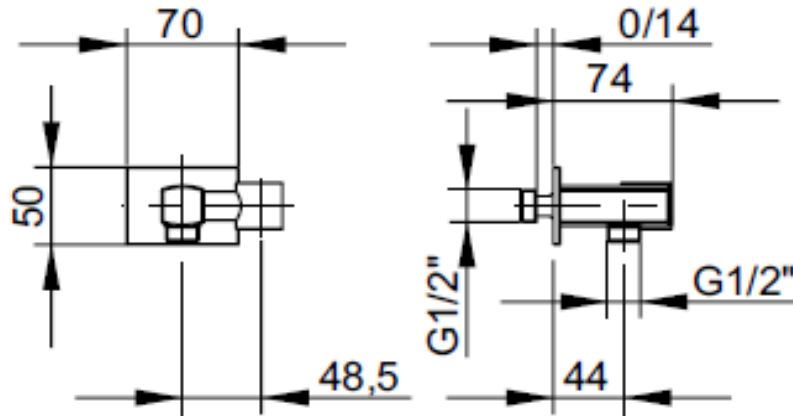

SPECIFICATION SHEET - fittings

BRAND:		Product Photo:
ORIGIN:	Italy	
SERIES:	GAIA	
PRODUCT DESCRIPTION:	Wall outlet 1/2"x1/2" with shower holder	
MODEL No.	52701.00	
FINISH/COLOUR:	Chrome plated	
DIMENSIONS:		
OPTIONAL MATCHING PARTS:		

Technical Informations:

REMINDER:	Pipe flushing must be done before faucets are installed. Failure to do so voids the warranty.
	Do not use cleaners containing abrasive cleansers, ammonia, bleach, acids, waxes, alcohol, solvents or other products not recommended for chrome.
	All information is for reference only, installation shall always be based on the actual product delivered.