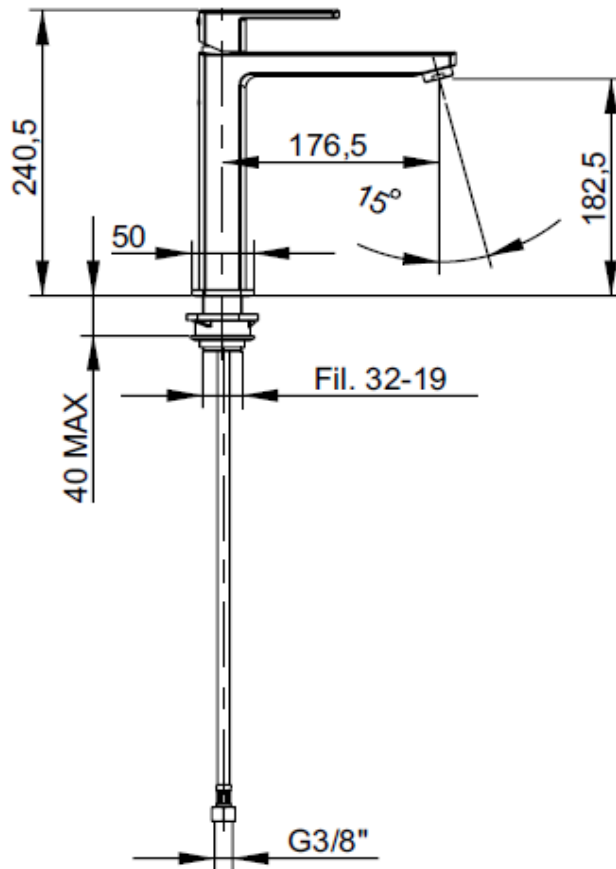

SPECIFICATION SHEET - fittings

BRAND:		Product Photo:
ORIGIN:	Italy	
SERIES:	MODUS	
PRODUCT DESCRIPTION:	Single lever basin mixer for washbowl without pop-up	
MODEL No.	52065.00	
FINISH/COLOUR:	Chrome plated	
DIMENSIONS:	240.5mm height 176.5mm spout projection	
OPTIONAL MATCHING PARTS:	2x angle valve 1/2"x3/8" (no nuts) 1x basin waste trap 1 1/4"	

Technical Informations:

REMINDER:	Pipe flushing must be done before faucets are installed. Failure to do so voids the warranty. Do not use cleaners containing abrasive cleansers, ammonia, bleach, acids, waxes, alcohol, solvents or other products not recommended for chrome. All information is for reference only, installation shall always be based on the actual product delivered.