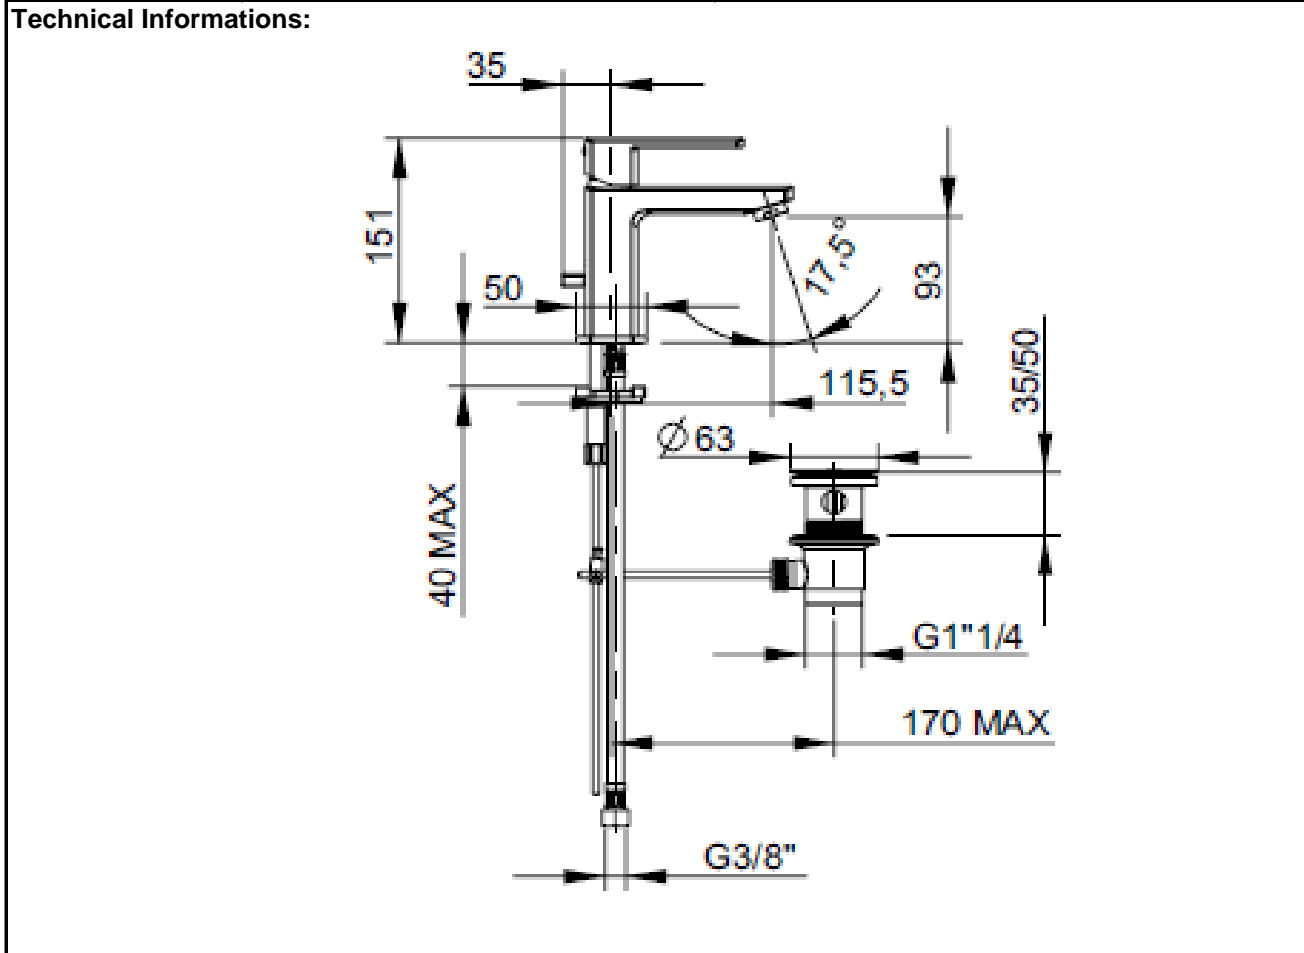

SPECIFICATION SHEET - fittings

BRAND:		Product Photo: 
ORIGIN:	Italy	
SERIES:	MODUS	
PRODUCT DESCRIPTION:	Single lever Basin mixer with 1-1/4" pop-up waste	
MODEL No.	52054.00	
FINISH/COLOUR:	Chrome plated	
DIMENSIONS:	151mm height 115.5mm spout projection	
OPTIONAL MATCHING PARTS:	2x angle valve 1/2"x3/8" (no nuts) 1x basin waste trap	