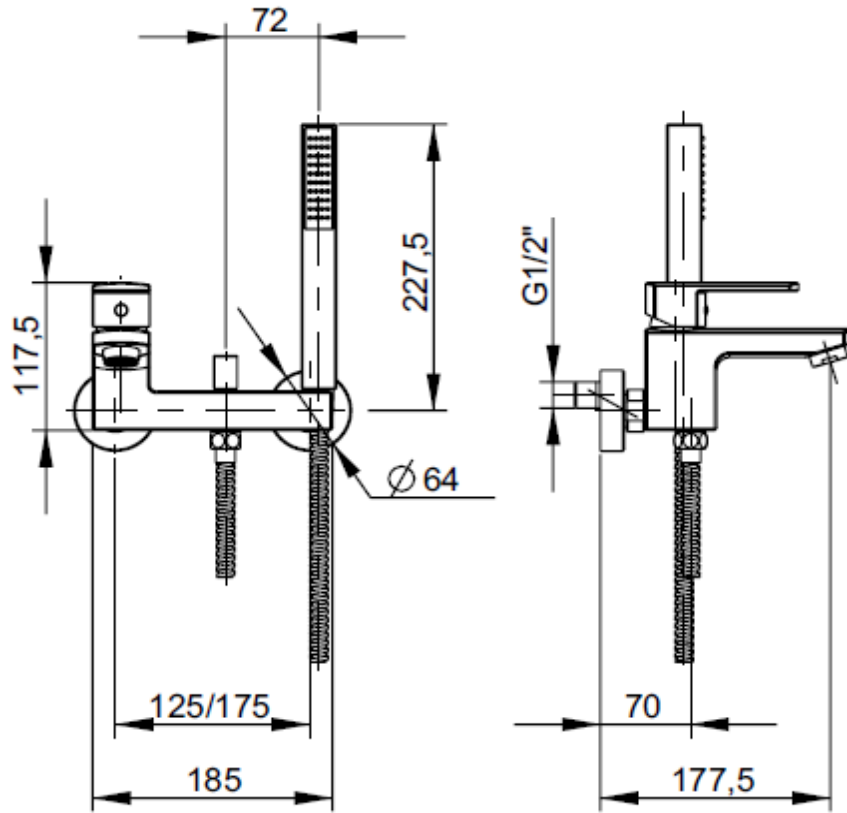

SPECIFICATION SHEET - fittings

BRAND:		Product Photo:
ORIGIN:	Italy	
SERIES:	MODUS	
PRODUCT DESCRIPTION:	Exposed single lever bath/shower mixer with handshower set	
MODEL No.	52002.00	
FINISH/COLOUR:	Chrome plated	
DIMENSIONS:	177.5mm spout projection	
OPTIONAL MATCHING PARTS:		

Technical Informations:

REMINDER:	Pipe flushing must be done before faucets are installed. Failure to do so voids the warranty. Do not use cleaners containing abrasive cleansers, ammonia, bleach, acids, waxes, alcohol, solvents or other products not recommended for chrome. All information is for reference only, installation shall always be based on the actual product delivered.