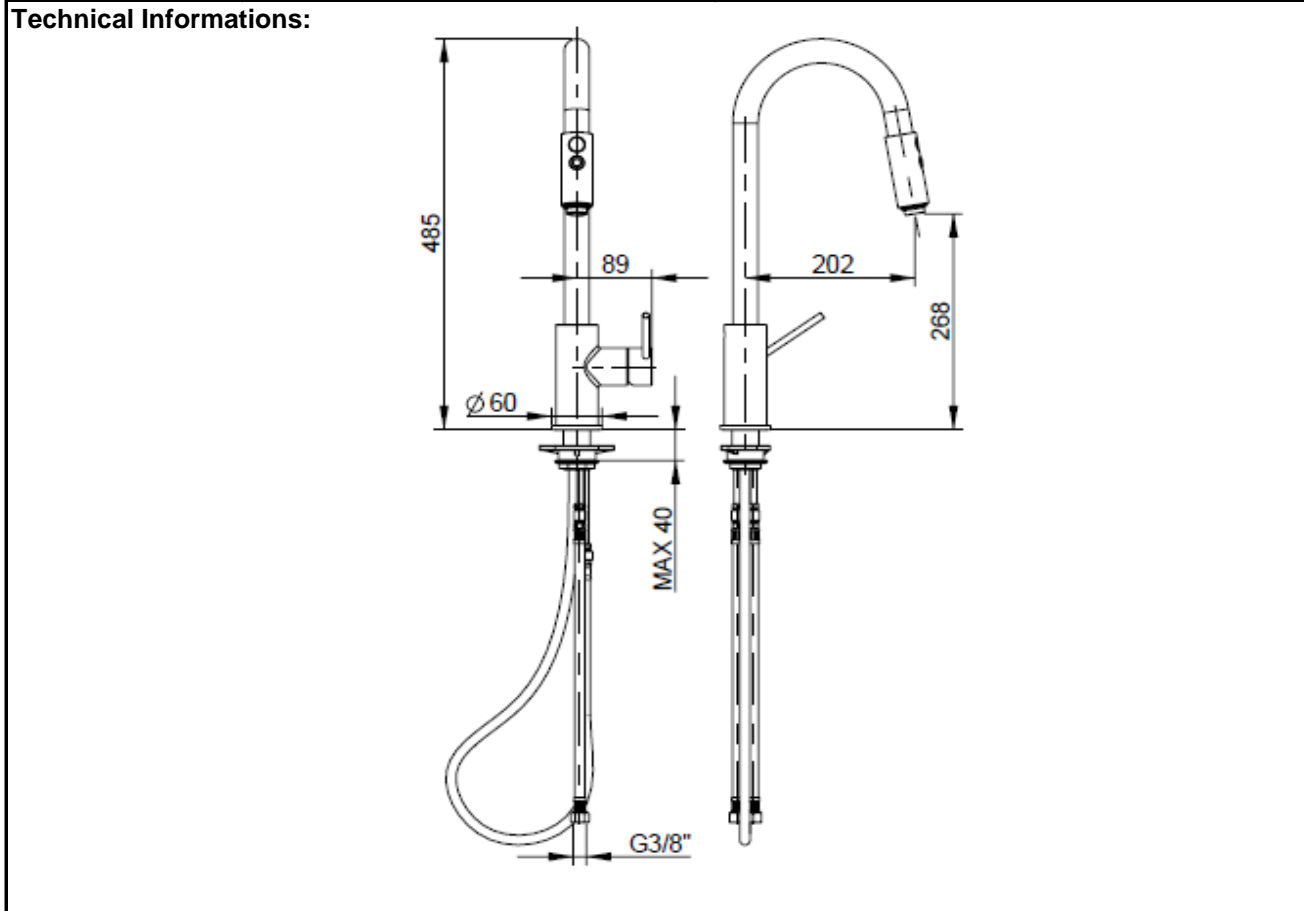

SPECIFICATION SHEET - fittings

BRAND:	F.lli Frattini	Product Photo:
ORIGIN:	Italy	
SERIES:	GINGO	
PRODUCT DESCRIPTION:	Single lever sink mixer with 2-jet pull-out spout	
MODEL No.	45173.00	
FINISH/COLOUR:	Chrome plated	
DIMENSIONS:	485mm height 202mm spout projection	
OPTIONAL MATCHING PARTS:	2x angle valve 1/2"x3/8" (no nuts)	