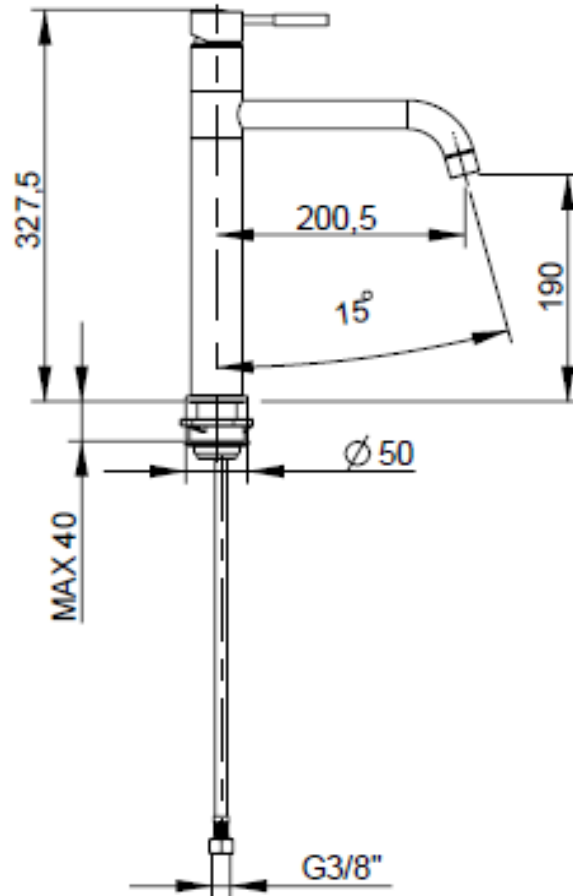

SPECIFICATION SHEET - fittings

BRAND:		Product Photo:
ORIGIN:	Italy	
SERIES:	GINGO	
PRODUCT DESCRIPTION:	Single lever sink mixer with swivel spout	
MODEL No.	45165.00	
FINISH/COLOUR:	Chrome plated	
DIMENSIONS:	327.5mm height 200.5mm spout projection	
OPTIONAL MATCHING PARTS:	2x angle valve 1/2"x3/8" (no nuts)	

Technical Informations:

REMINDER:	Pipe flushing must be done before faucets are installed. Failure to do so voids the warranty.
	Do not use cleaners containing abrasive cleansers, ammonia, bleach, acids, waxes, alcohol, solvents or other products not recommended for chrome.
	All information is for reference only, installation shall always be based on the actual product delivered.