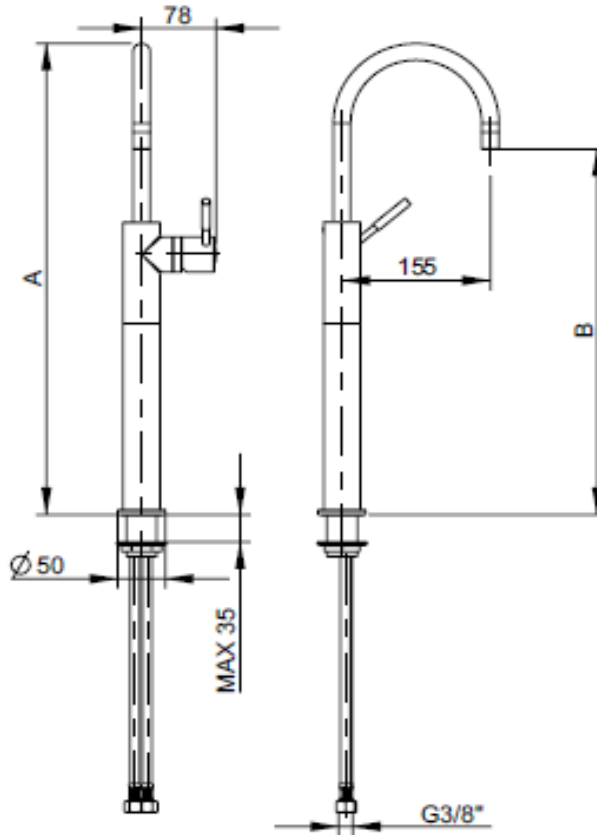

SPECIFICATION SHEET - fittings

BRAND:		Product Photo:
ORIGIN:	Italy	
SERIES:	GINGO	
PRODUCT DESCRIPTION:	Single lever basin mixer for washbowl, without pop-up waste	
MODEL No.	45061.00	
FINISH/COLOUR:	Chrome plated	
DIMENSIONS:	512.5mm height 155mm spout projection	
OPTIONAL MATCHING PARTS:	2x angle valve 1/2"x3/8" (no nuts) 1x basin waste strainer or pop-up 1x basin waste trap 1 1/4"	

Technical Informations:

REMINDER:	Pipe flushing must be done before faucets are installed. Failure to do so voids the warranty. Do not use cleaners containing abrasive cleansers, ammonia, bleach, acids, waxes, alcohol, solvents or other products not recommended for chrome. All information is for reference only, installation shall always be based on the actual product delivered.