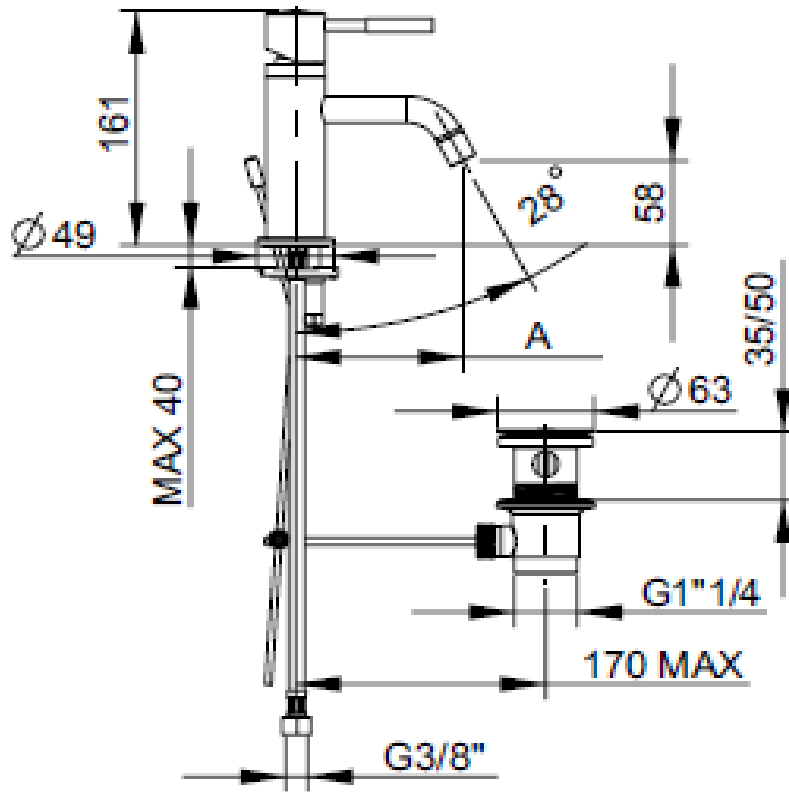

SPECIFICATION SHEET - fittings

BRAND:		Product Photo:
ORIGIN:	Italy	
SERIES:	GINGO	
PRODUCT DESCRIPTION:	Single lever Basin mixer with 1" pop-up waste	
MODEL No.	45054.00	
FINISH/COLOUR:	Chrome plated	
DIMENSIONS:	161mm height 109.5mm spout projection	
OPTIONAL MATCHING PARTS:	2x angle valve 1/2"x3/8" (no nuts) 1x basin trap	

Technical Informations:

REMINDER:	Pipe flushing must be done before faucets are installed. Failure to do so voids the warranty. Do not use cleaners containing abrasive cleansers, ammonia, bleach, acids, waxes, alcohol, solvents or other products not recommended for chrome. All information is for reference only, installation shall always be based on the actual product delivered.