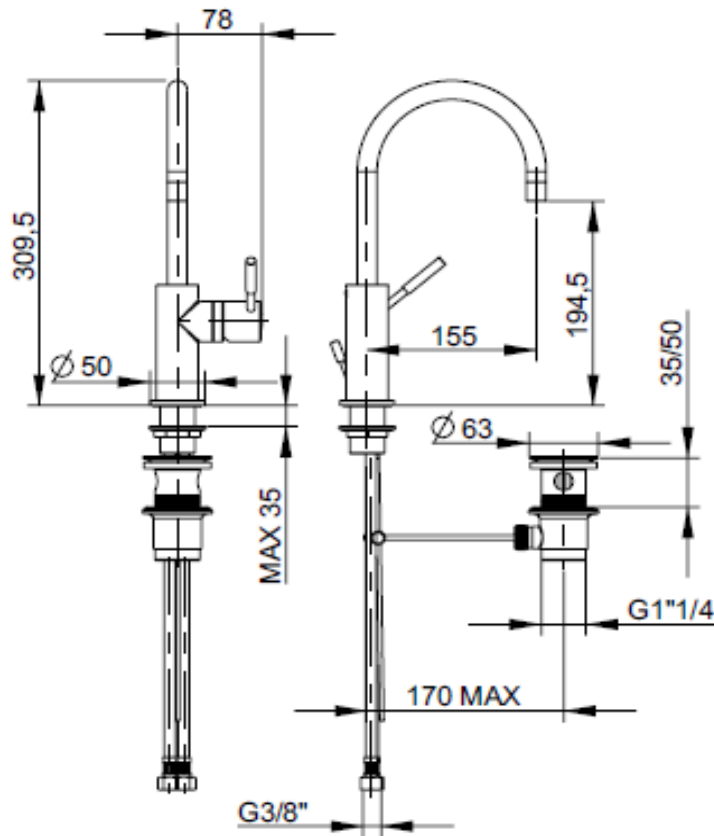

SPECIFICATION SHEET - fittings

BRAND:		Product Photo:
ORIGIN:	Italy	
SERIES:	GINGO	
PRODUCT DESCRIPTION:	Single lever Basin mixer with, high spout, with 1-1/4" pop-up waste	
MODEL No.	45052.00	
FINISH/COLOUR:	Chrome plated	
DIMENSIONS:	309mm H 155mm spout projection	
OPTIONAL MATCHING PARTS:	2x angle valve 1/2"x3/8" (no nuts) 1x basin trap	

Technical Informations:

REMINDER:	Pipe flushing must be done before faucets are installed. Failure to do so voids the warranty. Do not use cleaners containing abrasive cleansers, ammonia, bleach, acids, waxes, alcohol, solvents or other products not recommended for chrome. All information is for reference only, installation shall always be based on the actual product delivered.