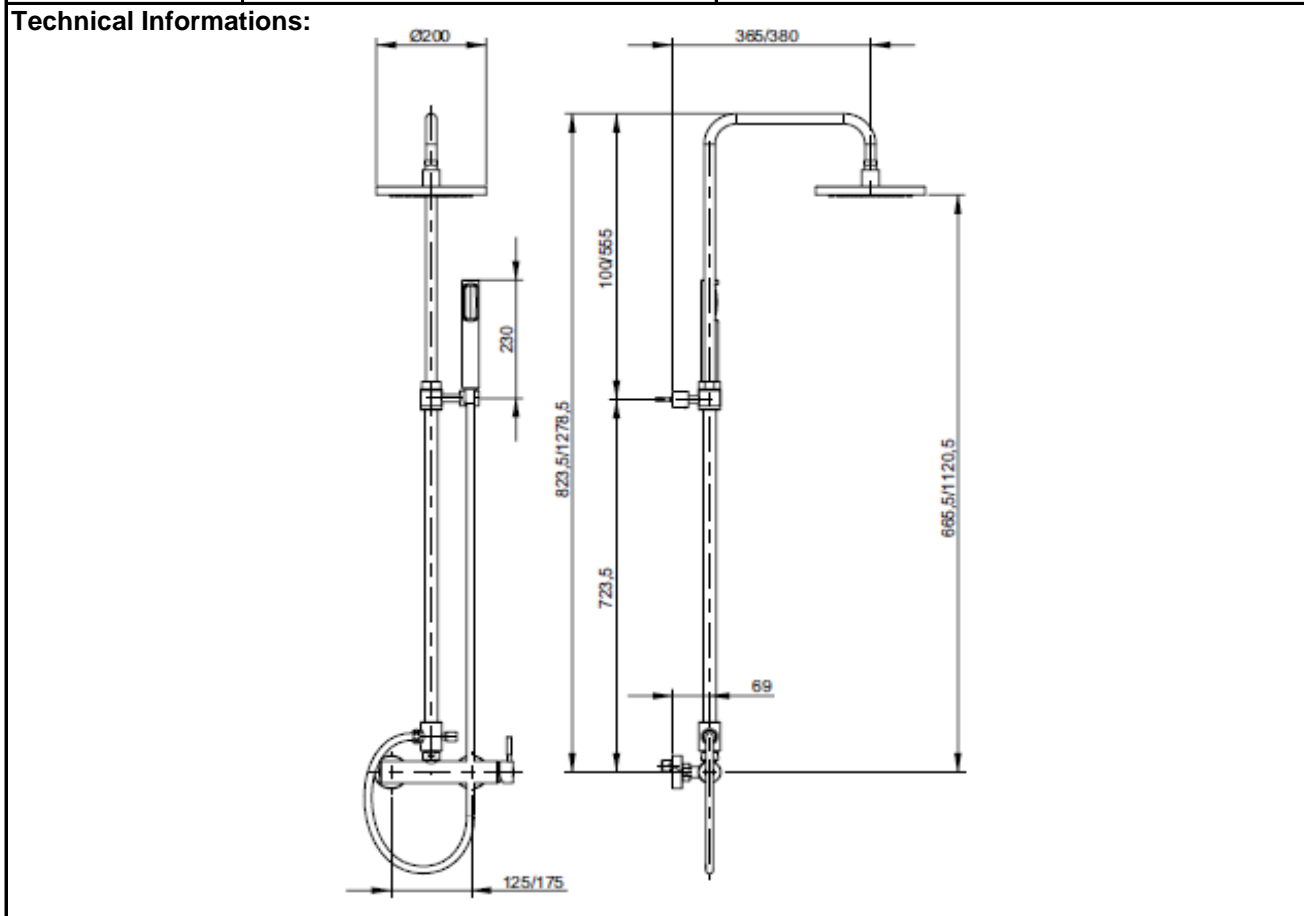

## SPECIFICATION SHEET - fittings

<b>BRAND:</b>		<b>Product Photo:</b> 
<b>ORIGIN:</b>	Italy	
<b>SERIES:</b>	<b>GINGO</b>	
<b>PRODUCT DESCRIPTION:</b>	Shower pipe set with overhead and handshower	
<b>MODEL No.</b>	45025.00	
<b>FINISH/COLOUR:</b>	Chrome plated	
<b>DIMENSIONS:</b>		
<b>OPTIONAL MATCHING PARTS:</b>		