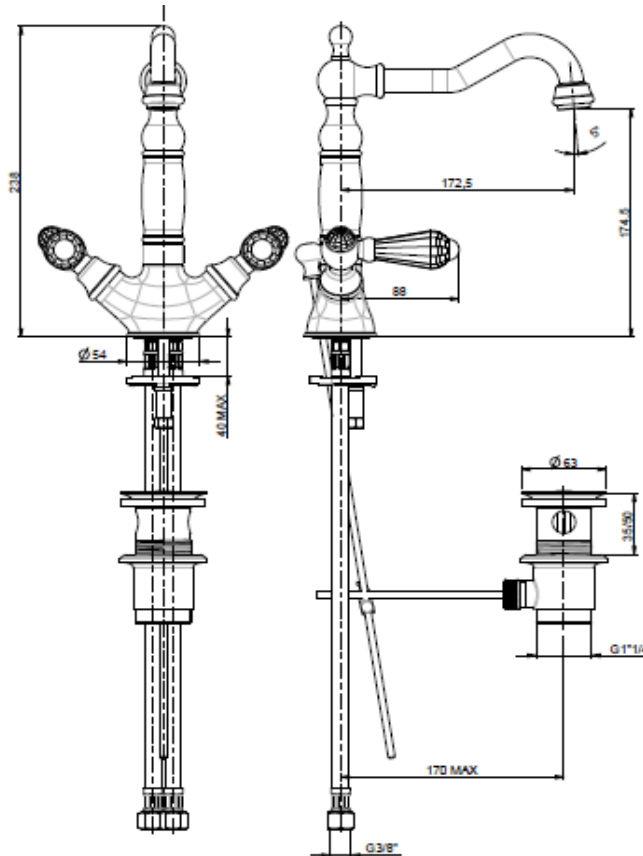

SPECIFICATION SHEET - fittings

BRAND:		Product Photo:
ORIGIN:	Italy	
SERIES:	LYBRA SUITE	
PRODUCT DESCRIPTION:	Single hole 2-handle basin mixer	
MODEL No.	33864SC.00	
FINISH/COLOUR:	Chrome-plated	
DIMENSIONS:	238mm height 172.5mm spout projection	
OPTIONAL MATCHING PARTS:	2x angle valve 1/2"x3/8" (no nuts) 1x basin waste trap 1 1/4" 1x basin waste strainer or pop-up	

Technical Informations:

REMINDER:	Pipe flushing must be done before faucets are installed. Failure to do so voids the warranty. Do not use cleaners containing abrasive cleansers, ammonia, bleach, acids, waxes, alcohol, solvents or other products not recommended for chrome. All information is for reference only, installation shall always be based on the actual product delivered.