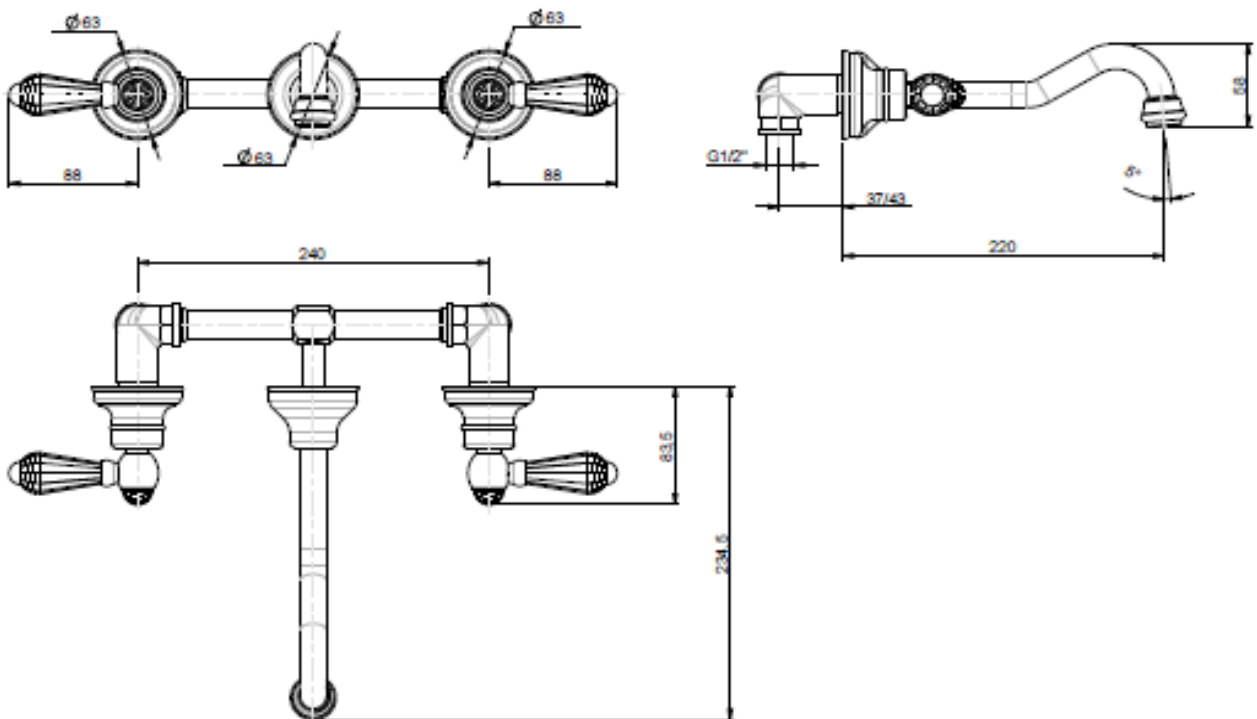

SPECIFICATION SHEET - fittings

BRAND:		Product Photo:
ORIGIN:	Italy	
SERIES:	LYBRA SUITE	
PRODUCT DESCRIPTION:	Wall mounted 2-handle basin mixer	
MODEL No.	33034SC.00	
FINISH/COLOUR:	Chrome-plated	
DIMENSIONS:	234.5mm length 220mm spout projection	
OPTIONAL MATCHING PARTS:	1x basin waste strainer or pop-up 1x basin waste trap	

Technical Informations:

REMINDER:	Pipe flushing must be done before faucets are installed. Failure to do so voids the warranty. Do not use cleaners containing abrasive cleansers, ammonia, bleach, acids, waxes, alcohol, solvents or other products not recommended for chrome. All information is for reference only, installation shall always be based on the actual product delivered.