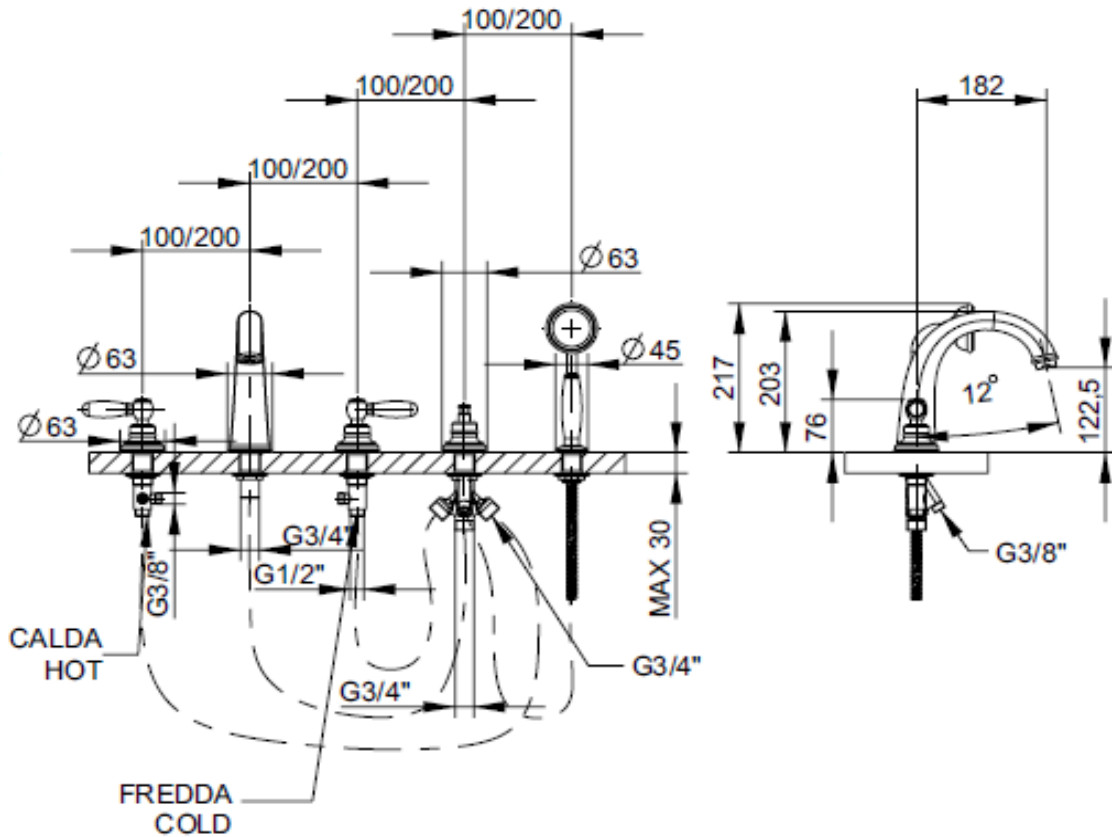

SPECIFICATION SHEET - fittings

BRAND:		Product Photo:
ORIGIN:	Italy	
SERIES:	LYBRA SUITE	
PRODUCT DESCRIPTION:	Deck-mounted 5 holes bath/shower mixer with extractable handshower	
MODEL No.	33029SC.00	
FINISH/COLOUR:	Chrome-plated	
DIMENSIONS:		
OPTIONAL MATCHING PARTS:	2x angle valve 2x flexible supply hoses	

Technical Informations:

REMINDER:	Pipe flushing must be done before faucets are installed. Failure to do so voids the warranty. Do not use cleaners containing abrasive cleansers, ammonia, bleach, acids, waxes, alcohol, solvents or other products not recommended for chrome. All information is for reference only, installation shall always be based on the actual product delivered.