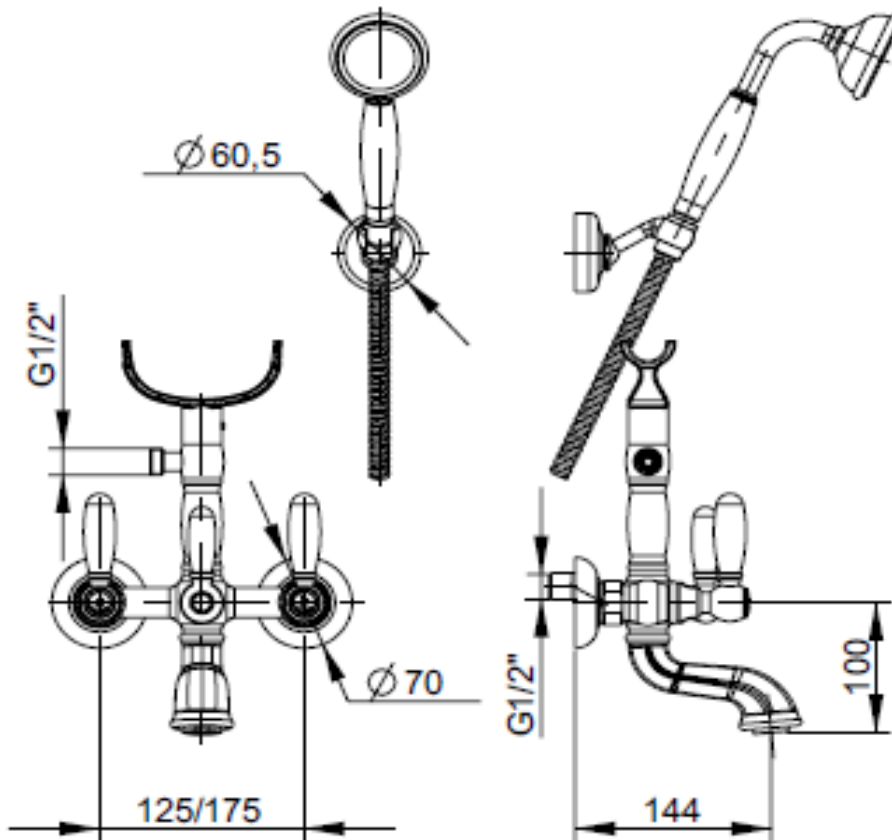

SPECIFICATION SHEET - fittings

BRAND:		Product Photo:
ORIGIN:	Italy	
SERIES:	LYBRA SUITE	
PRODUCT DESCRIPTION:	Exposed 2-handle bath mixer with handshower set	
MODEL No.	33002SC.00	
FINISH/COLOUR:	Chrome-plated	
DIMENSIONS:	144mm spout projection	
OPTIONAL MATCHING PARTS:		

Technical Informations:

REMINDER:	Pipe flushing must be done before faucets are installed. Failure to do so voids the warranty. Do not use cleaners containing abrasive cleansers, ammonia, bleach, acids, waxes, alcohol, solvents or other products not recommended for chrome. All information is for reference only, installation shall always be based on the actual product delivered.