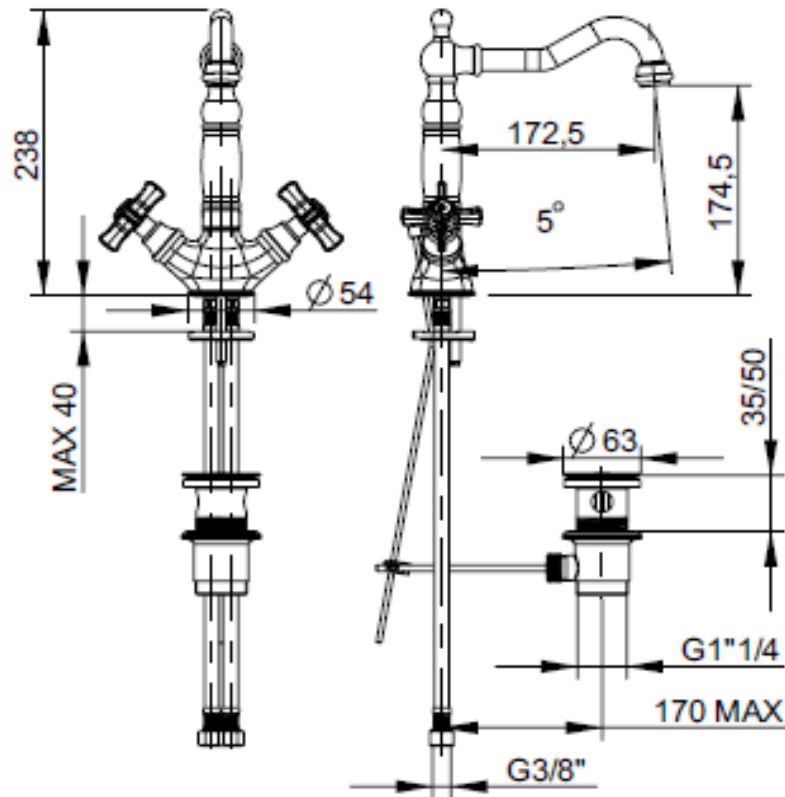

SPECIFICATION SHEET - fittings

BRAND:	F.lli Frattini	Product Photo:
ORIGIN:	Italy	
SERIES:	MUSA	
PRODUCT DESCRIPTION:	Single hole 2 handle basin mixer with 1 1/4" pop-up waste	
MODEL No.	23864.00	
FINISH/COLOUR:	Chrome-plated	
DIMENSIONS:	238mm height 172.5mm spout projection	
OPTIONAL MATCHING PARTS:	2x angle valve 1/2"x3/8" (no nuts) 1x basin waste trap	

Technical Informations:

REMINDER:	Pipe flushing must be done before faucets are installed. Failure to do so voids the warranty. Do not use cleaners containing abrasive cleansers, ammonia, bleach, acids, waxes, alcohol, solvents or other products not recommended for chrome. All information is for reference only, installation shall always be based on the actual product delivered.