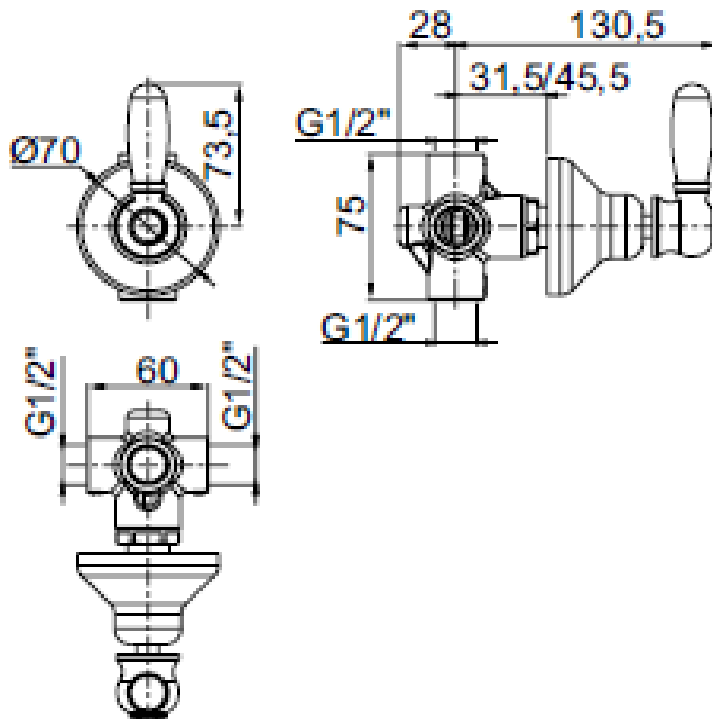

SPECIFICATION SHEET - fittings

BRAND:		Product Photo:
ORIGIN:	Italy	
SERIES:	MUSA	
PRODUCT DESCRIPTION:	Concealed 2-way diverter	
MODEL No.	23590.00	
FINISH/COLOUR:	Chrome-plated	
DIMENSIONS:		
OPTIONAL MATCHING PARTS:		

Technical Informations:

REMINDER:	Pipe flushing must be done before faucets are installed. Failure to do so voids the warranty.
	Do not use cleaners containing abrasive cleansers, ammonia, bleach, acids, waxes, alcohol, solvents or other products not recommended for chrome.
	All information is for reference only, installation shall always be based on the actual product delivered.