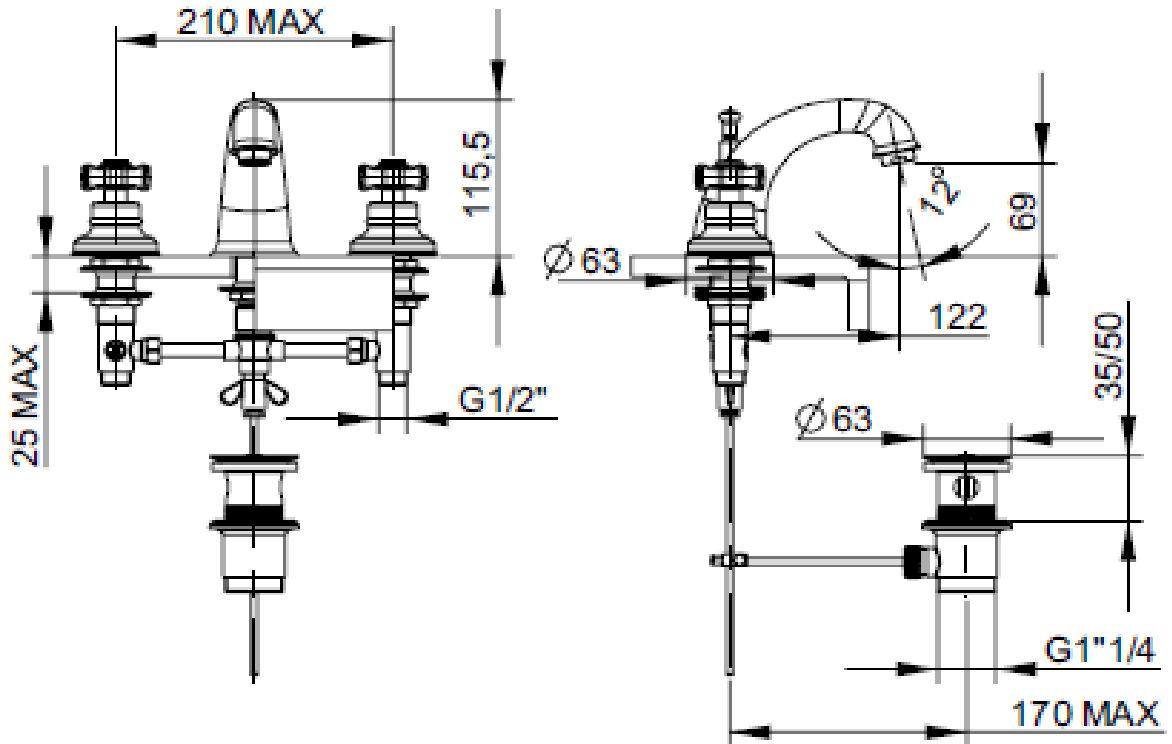

SPECIFICATION SHEET - fittings

BRAND:		Product Photo:
ORIGIN:	Italy	
SERIES:	MUSA	
PRODUCT DESCRIPTION:	3-hole 2-handle widespread basin mixer (short spout), with 1 1/4" pop-up waste	
MODEL No.	23054.00	
FINISH/COLOUR:	Chrome-plated	
DIMENSIONS:	115.5mm height 122mm spout projection	
OPTIONAL MATCHING PARTS:	2x angle valve 1/2"x3/8" (no nuts) 1x basin waste trap	

Technical Informations:

REMINDER:	Pipe flushing must be done before faucets are installed. Failure to do so voids the warranty. Do not use cleaners containing abrasive cleansers, ammonia, bleach, acids, waxes, alcohol, solvents or other products not recommended for chrome. All information is for reference only, installation shall always be based on the actual product delivered.