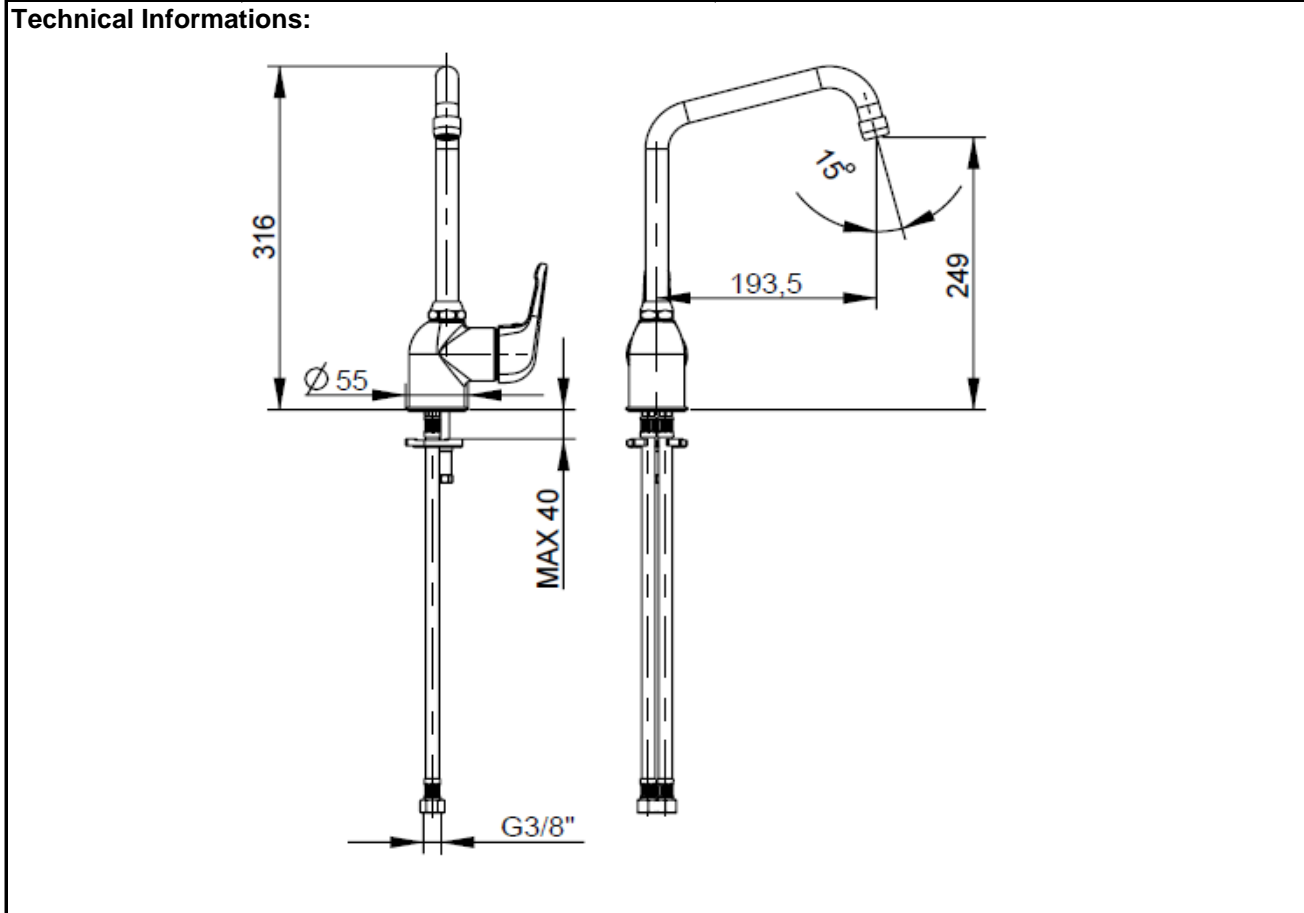

SPECIFICATION SHEET - fittings

BRAND:		Product Photo: 
ORIGIN:	Italy	
SERIES:	TUINGO	
PRODUCT DESCRIPTION:	Single lever sink mixer with 200mm high spout	
MODEL No.	18165.00	
FINISH/COLOUR:	Chrome plated	
DIMENSIONS:	316mm height 193.5mm spout projection	
OPTIONAL MATCHING PARTS:	2x angle valve 1/2"x3/8" (no nuts)	