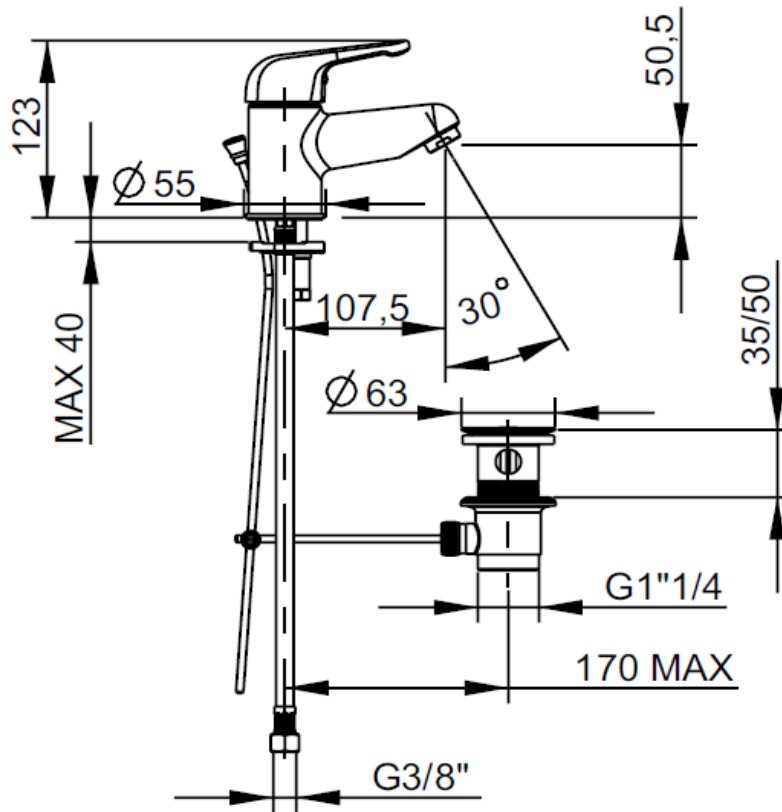

SPECIFICATION SHEET - fittings

BRAND:		Product Photo:
ORIGIN:	Italy	
SERIES:	TUINGO	
PRODUCT DESCRIPTION:	Single lever Basin mixer with 1" pop-up waste	
MODEL No.	18054.00	
FINISH/COLOUR:	Chrome plated	
DIMENSIONS:	123mm height 107.5mm spout projection	
OPTIONAL MATCHING PARTS:	2x angle valve 1/2"x3/8" (no nuts) 1x basin waste trap	

Technical Informations:

REMINDER:	Pipe flushing must be done before faucets are installed. Failure to do so voids the warranty. Do not use cleaners containing abrasive cleansers, ammonia, bleach, acids, waxes, alcohol, solvents or other products not recommended for chrome. All information is for reference only, installation shall always be based on the actual product delivered.