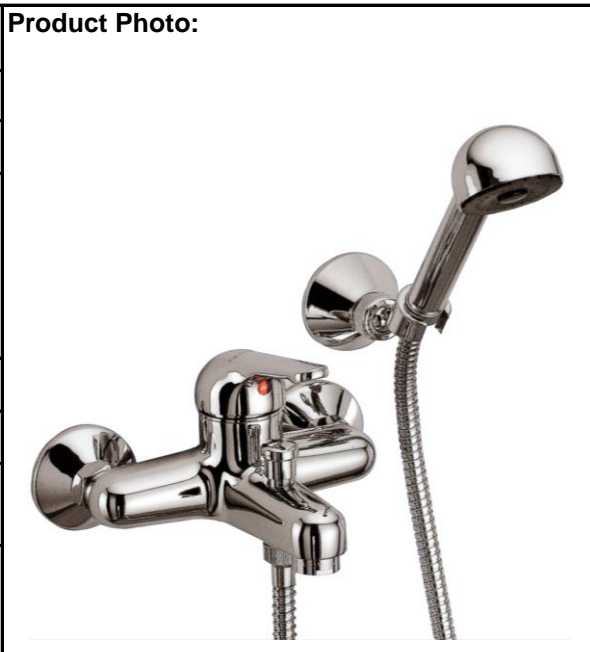

## SPECIFICATION SHEET - fittings

<b>BRAND:</b>	<b>F.lli Frattini</b>
<b>ORIGIN:</b>	Italy
<b>SERIES:</b>	<b>TUINGO</b>
<b>PRODUCT DESCRIPTION:</b>	Exposed single lever bath/shower mixer with handshower set
<b>MODEL No.</b>	18002.00
<b>FINISH/COLOUR:</b>	Chrome plated
<b>DIMENSIONS:</b>	145mm spout projection
<b>OPTIONAL MATCHING PARTS:</b>	