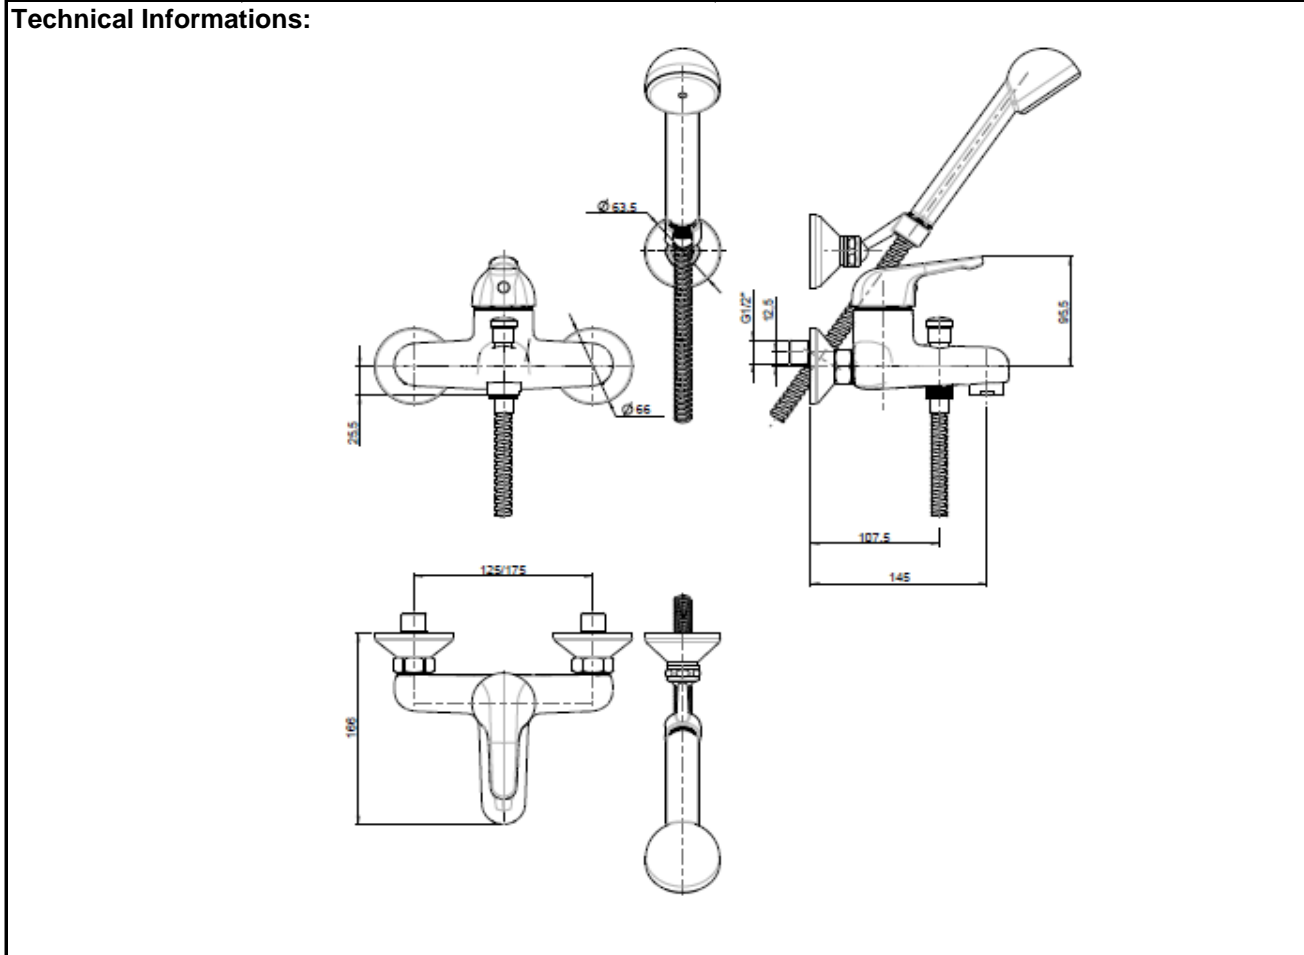

## SPECIFICATION SHEET - fittings

<b>BRAND:</b>	<b>F.lli Frattini</b>
<b>ORIGIN:</b>	Italy
<b>SERIES:</b>	<b>TUINGO</b>
<b>PRODUCT DESCRIPTION:</b>	Exposed single lever bath/shower mixer with handshower set
<b>MODEL No.</b>	18002.00
<b>FINISH/COLOUR:</b>	Chrome plated
<b>DIMENSIONS:</b>	145mm spout projection
<b>OPTIONAL MATCHING PARTS:</b>	