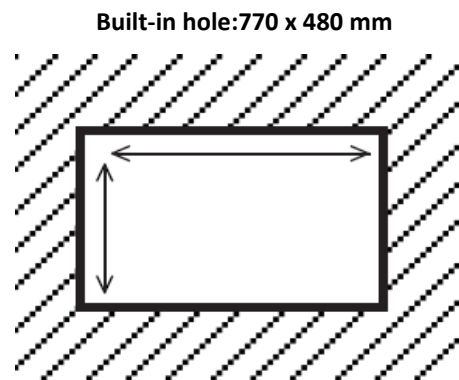

SPECIFICATION SHEET - kitchen sinks

BRAND:		Product Photo:
ORIGIN:	China	
SERIES:	Square 130 (Ytalo)	
PRODUCT DESCRIPTION:	Natural granite-resin kitchen sink, with: - single boel - Scratch resistant, - temperature & High impact resistant - Inset installation - waste strainer & single sink bottletrap	
MODEL No. & COLOUR:	LMN130-70 Ghisa LMN130-73 Titanium LGN130-68 Bianco TiTano	
DIMENSIONS:	790 x 510 mm	
OPTIONAL MATCHING PARTS:		

Technical Informations:

Tap hole(s) is/are pre-punched, please specify to warehouse for punching tap hole(s) before delivery.

REMINDER:	Do not use cleaners containing abrasive cleansers, ammonia, bleach, acids, waxes, alcohol, solvents or other products not recommended for chrome.
	All information is for reference only, installation shall always be based on the actual product delivered.