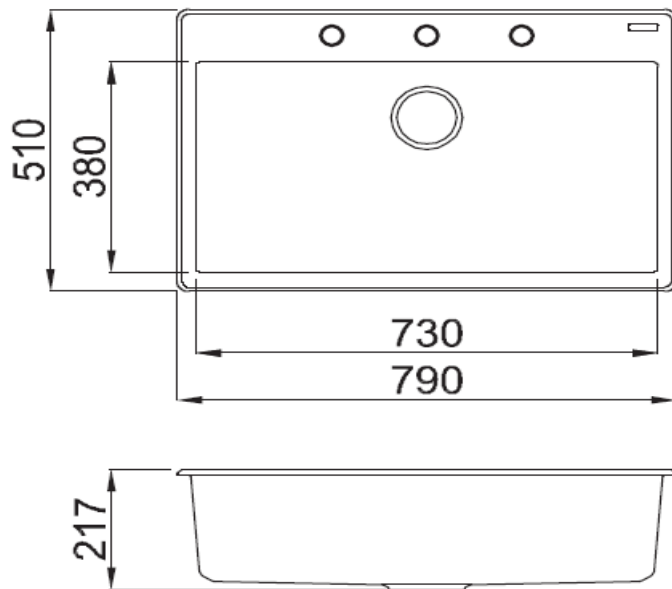

SPECIFICATION SHEET - kitchen sinks

BRAND:		Product Photo: 
ORIGIN:	China	
SERIES:	Square 130 (Ytalo)	
PRODUCT DESCRIPTION:	<p>Natural granite-resin kitchen sink, with:</p> <ul style="list-style-type: none"> - single boel - Scratch resistant, - temperature & High impact resistant - Inset installation - waste strainer & single sink bottletrap 	
MODEL No. & COLOUR:	LMN130-70 Ghisa LMN130-73 Titanium LGN130-68 Bianco TiTano	
DIMENSIONS:	790 x 510 mm	
OPTIONAL MATCHING PARTS:		

Technical Informations:

Tap hole(s) is/are pre-punched, please specify to warehouse for punching tap hole(s) before delivery.

REMINDER:	Do not use cleaners containing abrasive cleansers, ammonia, bleach, acids, waxes, alcohol, solvents or other products not recommended for chrome.
	All information is for reference only, installation shall always be based on the actual product delivered.