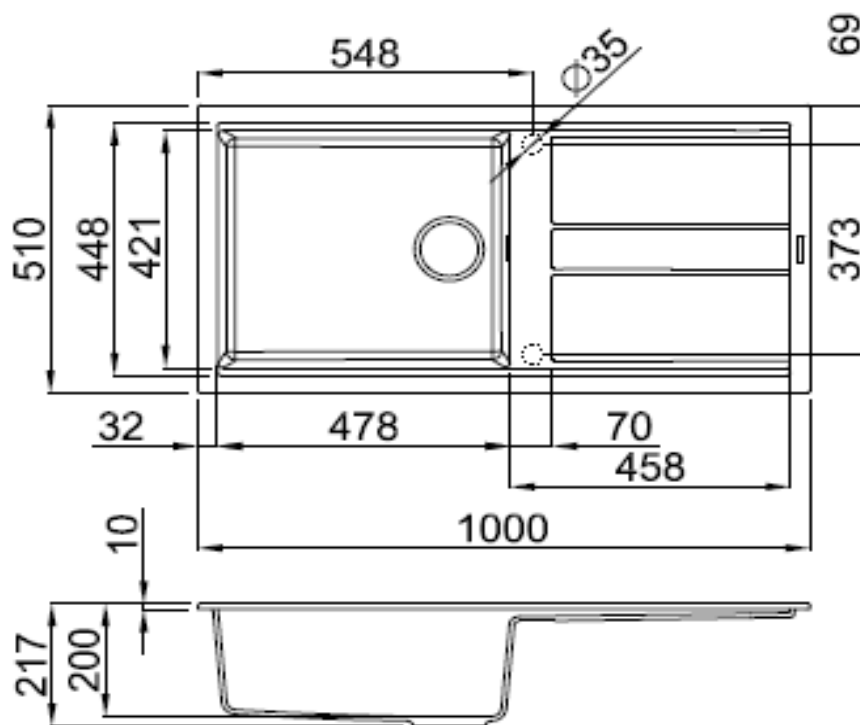

SPECIFICATION SHEET - kitchen sinks

BRAND:		Product Photo: 
ORIGIN:	Italy	
SERIES:	Best 480	
PRODUCT DESCRIPTION:	<p>Natural granite-resin inset kitchen sink, with</p> <ul style="list-style-type: none"> - Rectangular single bowl & drainboard - reversible LH or RH - Scratch resistant, - Temperature & High impact resistant - 3½" waste strainer & bottletrap 	
MODEL No. & COLOUR:	LMB480-73 Titanium LGB480-68 Bianco Titano LGB480-40 Full Black	
DIMENSIONS:	1000 x 510 mm	
OPTIONAL MATCHING PARTS:		

Technical Informations:

Tap hole(s) is/are pre-punched, please specify to warehouse for punching tap hole(s) before delivery.

REMINDER:	Do not use cleaners containing abrasive cleansers, ammonia, bleach, acids, waxes, alcohol, solvents or other products not recommended for chrome. All information is for reference only, installation shall always be based on the actual product delivered.
------------------	---