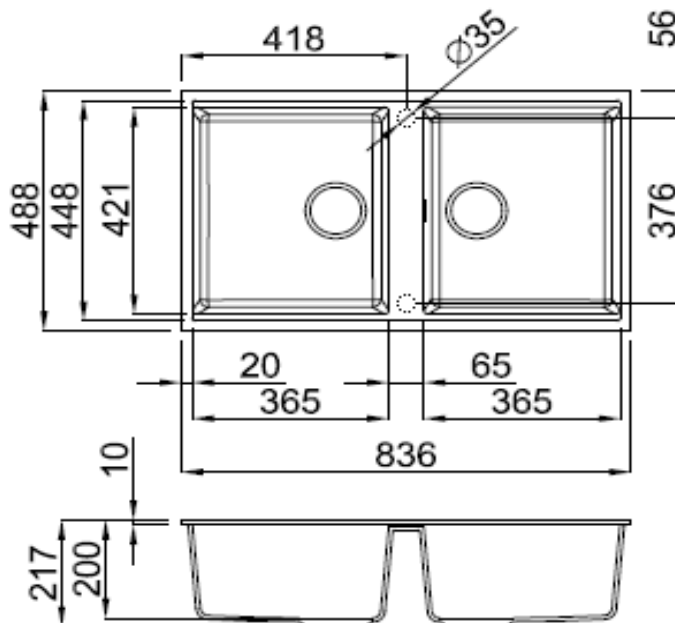

SPECIFICATION SHEET - kitchen sinks

BRAND:		Product Photo:
ORIGIN:	Italy	
SERIES:	Best undermount	
PRODUCT DESCRIPTION:	Natural granite-resin kitchen sink, with: - Square bowl - Scratch resistant, - temperature & High impact resistant - undermount installation - with 2x waste strainer & bottletrap	
MODEL No. & COLOUR:	LMB450-73-BSO Titanium LMB450-68-BSO Bianco Titano LGB450-40-BSO Full Black	
DIMENSIONS:	836 x 488 mm	
OPTIONAL MATCHING PARTS:		

Technical Informations:

Tap hole(s) is/are pre-punched, please specify to warehouse for punching tap hole(s) before delivery.

REMINDER:	Do not use cleaners containing abrasive cleansers, ammonia, bleach, acids, waxes, alcohol, solvents or other products not recommended for chrome. All information is for reference only, installation shall always be based on the actual product delivered.
------------------	---