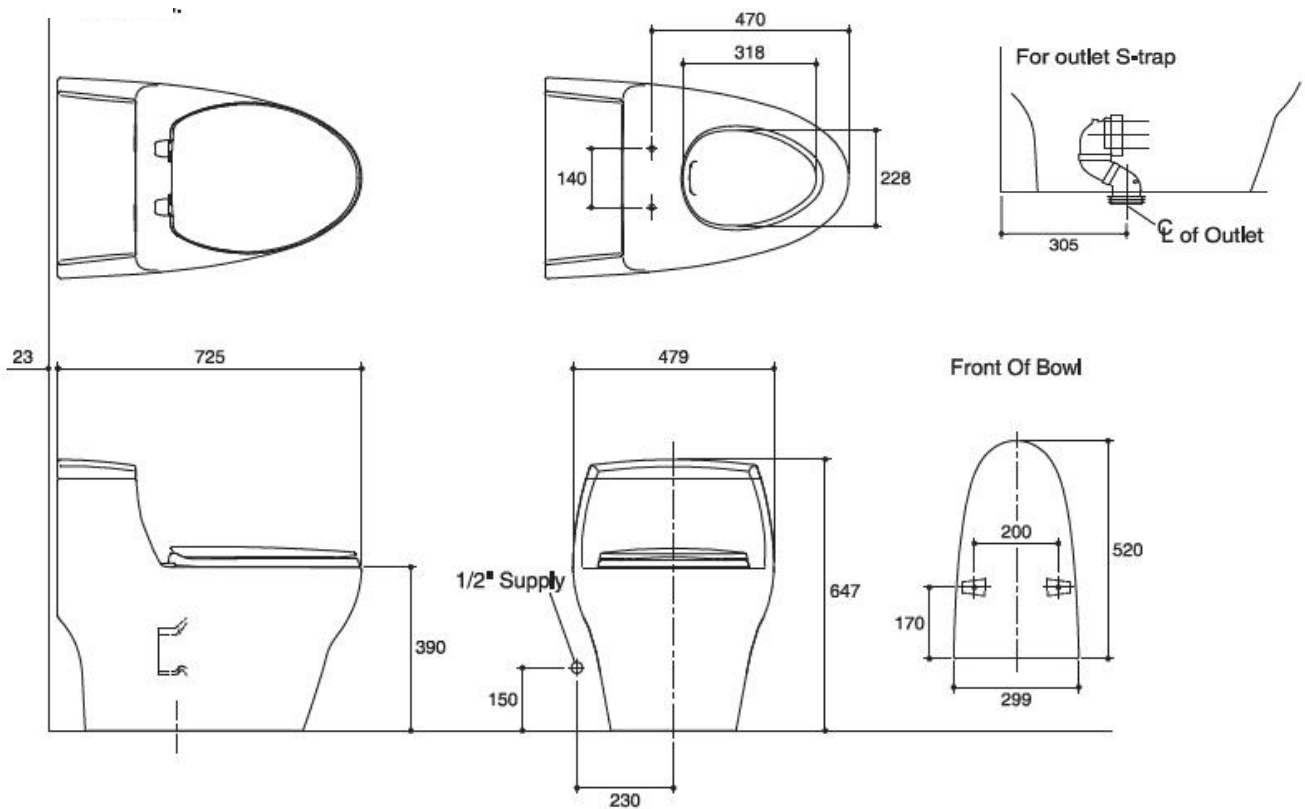

SPECIFICATION SHEET - Sanitary Wares

BRAND:		Product Photo:
ORIGIN:	China	
SERIES:	1-PIECE U.S. TYPE TOILETS	
PRODUCT DESCRIPTION:	1-Piece US Type Toilet set, with: 4.5 L Single flush washdown Soft close seat & cover Side trip lever	
MODEL No.	99731 XS WK OVIA	
FINISH/COLOUR:	White	
DIMENSIONS:	725mm x 479mm x 647mm	
OPTIONAL MATCHING PARTS:	B9082 Floor Flange	

Technical Informations:

REMINDER:	Pipe flushing must be done before faucets are installed. Failure to do so voids the warranty.
	Do not use abrasive or aggressive cleaners and or contain chlorine or hydrochloric acid solution for cleaning.
	All information stated above are solely for reference only, and should be based on the actual submission sample. Dimensions and specifications are subject to change without prior notice.