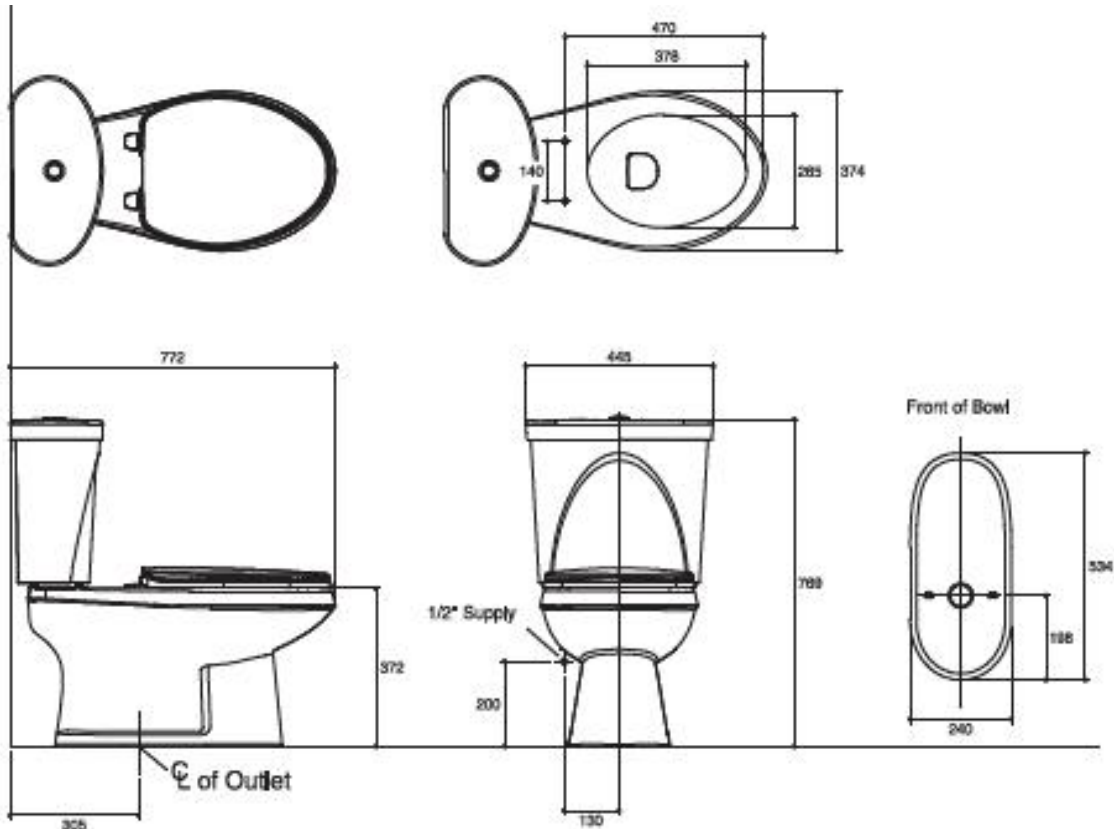

SPECIFICATION SHEET - Sanitary Wares

BRAND:		Product Photo:
ORIGIN:	China	
SERIES:	2-PIECE U.S. TYPE TOILETS	
PRODUCT DESCRIPTION:	Closed-coupled Toilet set, 4.5 L Single flush siphonic Soft close seat & cover Side trip lever	
MODEL No.	98428 XSWK ARICIA	
FINISH/COLOUR:	White	
DIMENSIONS:	772mm x 445mm x 769mm	
OPTIONAL MATCHING PARTS:	B9082 Floor Flange C408694 angle valve	

Technical Informations:

REMINDER:	Pipe flushing must be done before faucets are installed. Failure to do so voids the warranty. Do not use abrasive or aggressive cleaners and or contain chlorine or hydrochloric acid solution for cleaning. All information stated above are solely for reference only, and should be based on the actual submission sample. Dimensions and specifications are subject to change without prior notice.