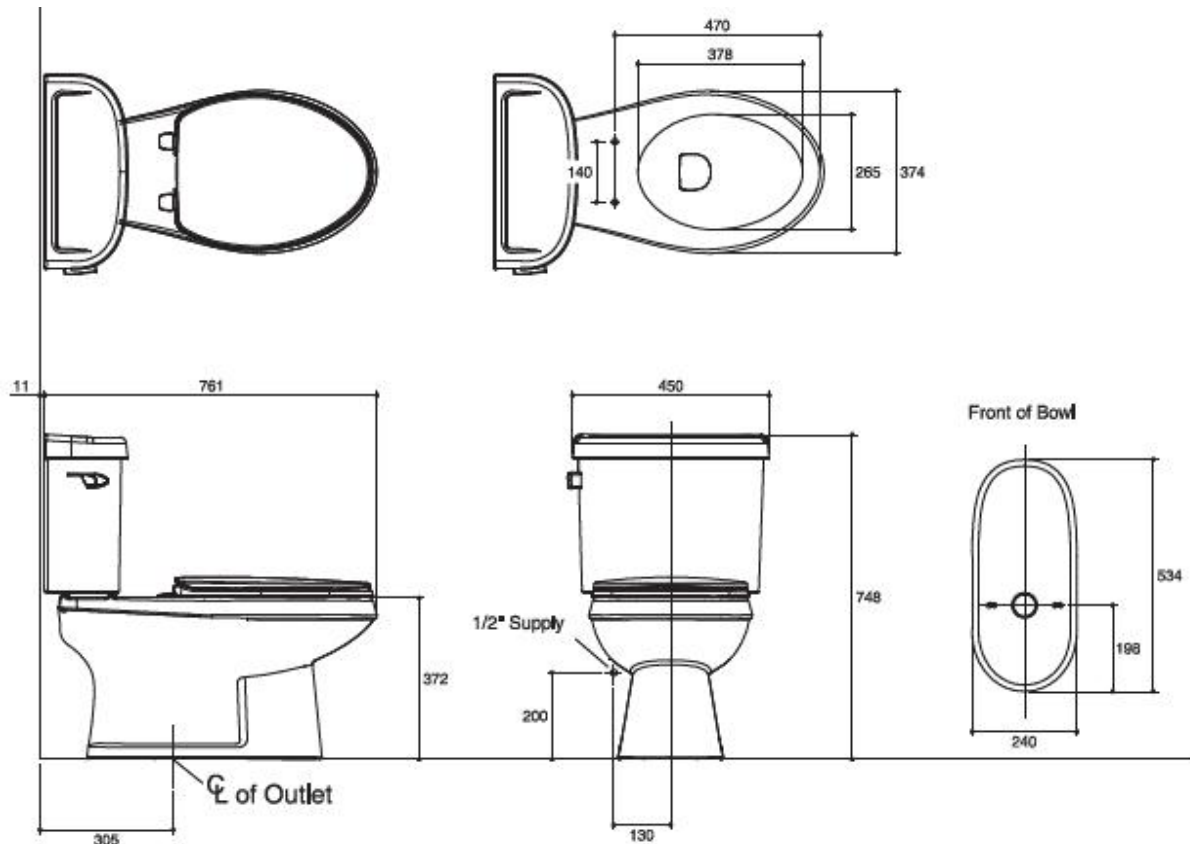

SPECIFICATION SHEET - Sanitary Wares

BRAND:		Product Photo:
ORIGIN:	China	
SERIES:	2-PIECE U.S. TYPE TOILETS	
PRODUCT DESCRIPTION:	Closed-coupled Toilet set, 4.5 L Single flush siphonic Soft close seat & cover Side trip lever	
MODEL No.	98426 KSWK ANZIO	
FINISH/COLOUR:	White	
DIMENSIONS:	761mm x 450mm x 748mm	
OPTIONAL MATCHING PARTS:	B9082 Floor Flange C408694 angle valve	

Technical Informations:

REMINDER:	Pipe flushing must be done before faucets are installed. Failure to do so voids the warranty.
	Do not use abrasive or aggressive cleaners and or contain chlorine or hydrochloric acid solution for cleaning.
	All information stated above are solely for reference only, and should be based on the actual submission sample. Dimensions and specifications are subject to change without prior notice.