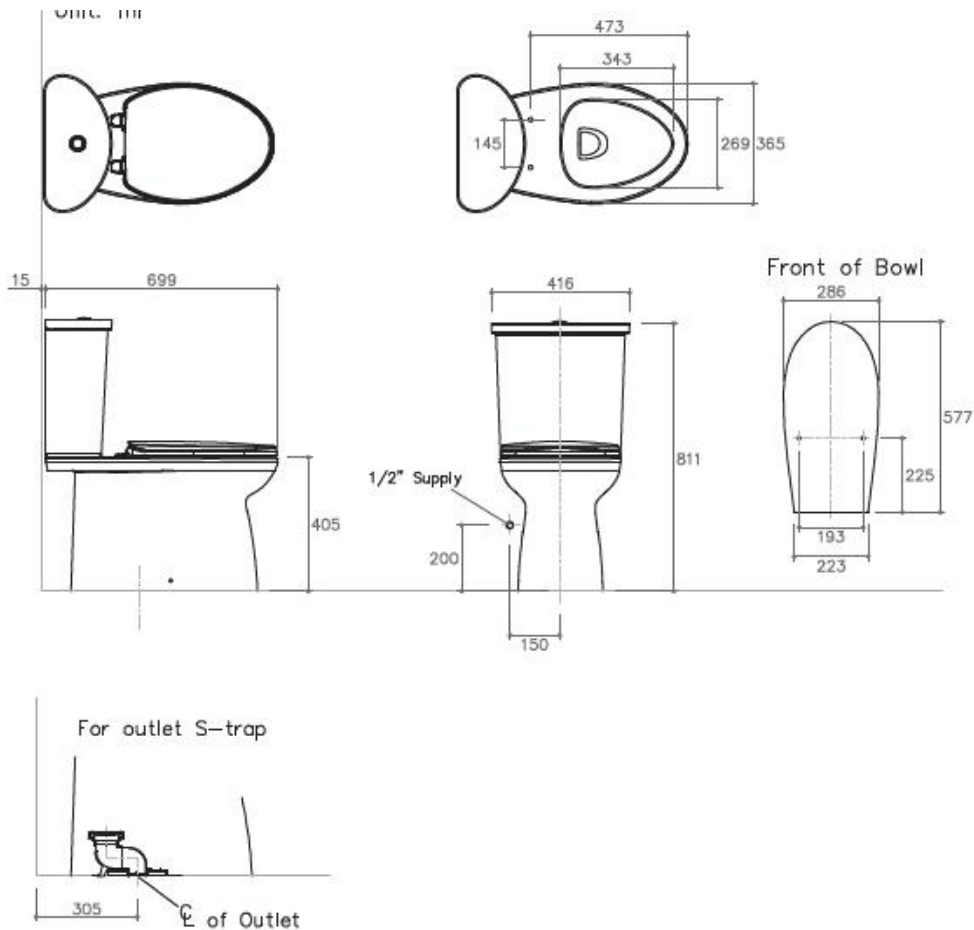

SPECIFICATION SHEET - Sanitary Wares

BRAND:		Product Photo:
ORIGIN:	China	
SERIES:	2-PIECE U.S. TYPE TOILETS	
PRODUCT DESCRIPTION:	Closed-coupled Toilet set, 4.8 L Single flush siphonic Soft close seat & cover Side trip lever	
MODEL No.	98425 XSWK ORBIS	
FINISH/COLOUR:	White	
DIMENSIONS:	699mm x 416mm x 811mm	
OPTIONAL MATCHING PARTS:	B9082 Floor Flange C408694 angle valve	

Technical Informations:

REMINDER:	Pipe flushing must be done before faucets are installed. Failure to do so voids the warranty.
	Do not use abrasive or aggressive cleaners and or contain chlorine or hydrochloric acid solution for cleaning.
	All information stated above are solely for reference only, and should be based on the actual submission sample. Dimensions and specifications are subject to change without prior notice.