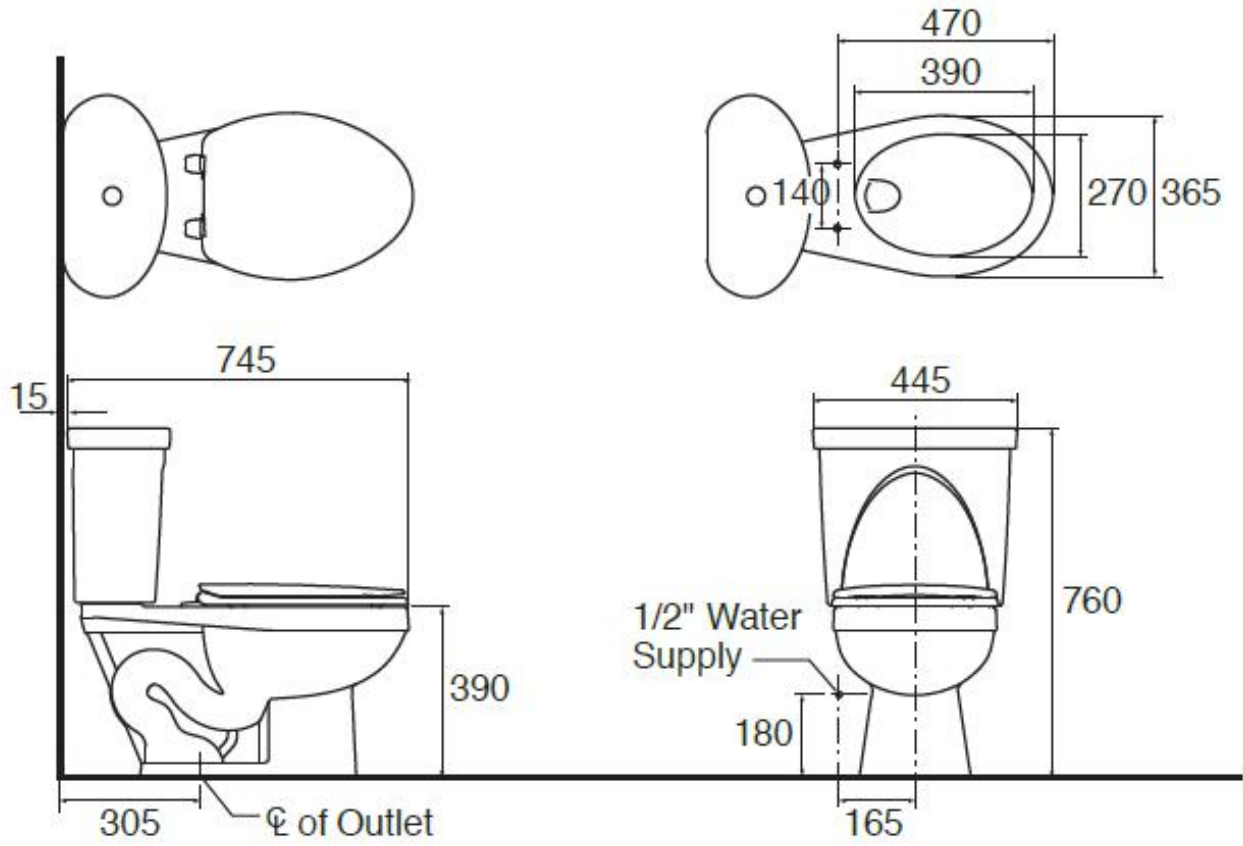

SPECIFICATION SHEET - Sanitary Wares

BRAND:		Product Photo:
ORIGIN:	China	
SERIES:	2-PIECE U.S. TYPE TOILETS	
PRODUCT DESCRIPTION:	Closed-coupled Toilet set, 4.8 L Single flush siphonic Soft close seat & cover Side trip lever	
MODEL No.	73041 KSWK AGATE	
FINISH/COLOUR:	White	
DIMENSIONS:	745mm x 445mm x 760mm	
OPTIONAL MATCHING PARTS:	B9082 Floor Flange C408694 angle valve	

Technical Informations:

REMINDER:	Pipe flushing must be done before faucets are installed. Failure to do so voids the warranty.
	Do not use abrasive or aggressive cleaners and or contain chlorine or hydrochloric acid solution for cleaning.
	All information stated above are solely for reference only, and should be based on the actual submission sample. Dimensions and specifications are subject to change without prior notice.