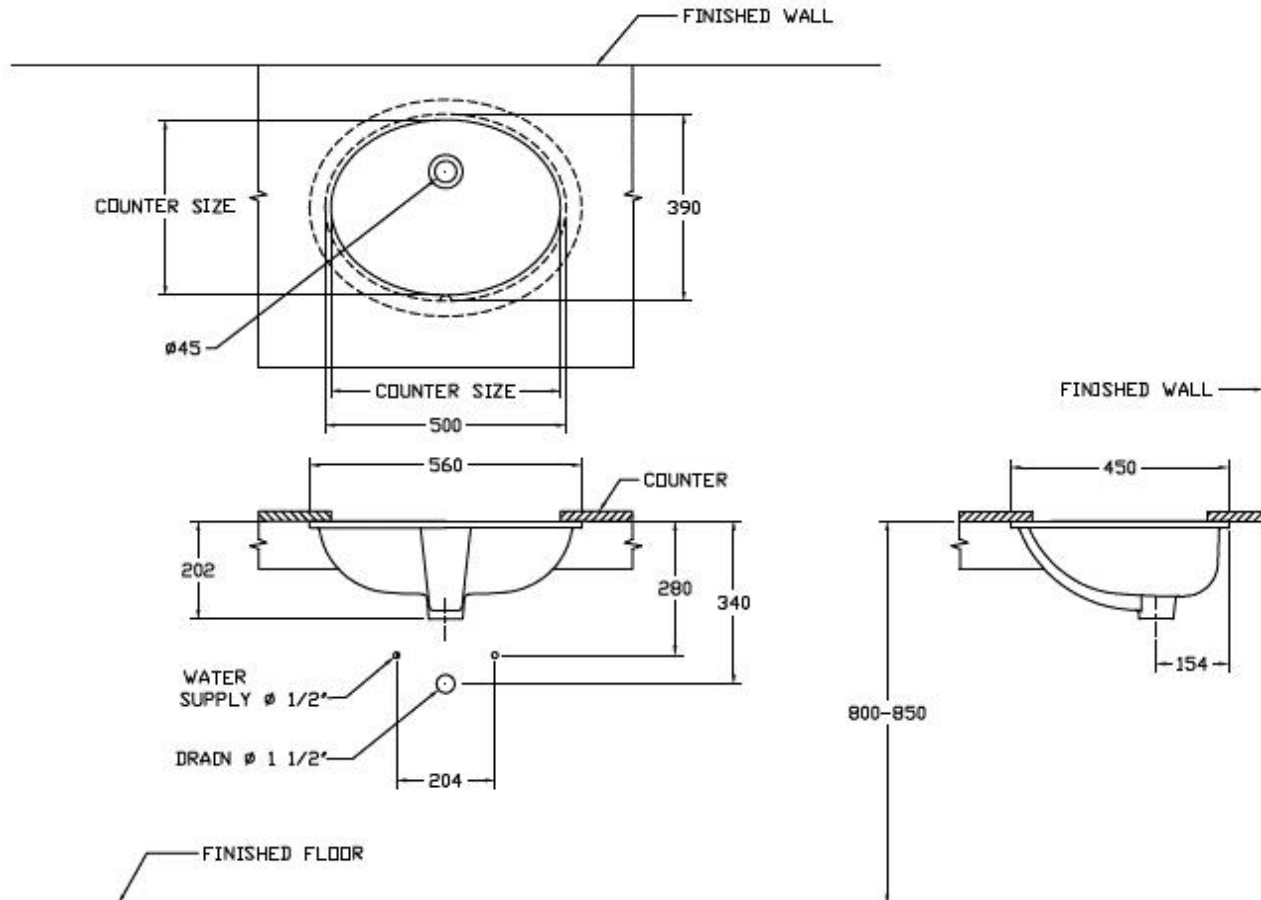

SPECIFICATION SHEET - Sanitary Wares

BRAND:		Product Photo:
ORIGIN:	China	
SERIES:	WASHBASINS	
PRODUCT DESCRIPTION:	Undermount basin	
MODEL No.	14373 KWK TUSCANO	
FINISH/COLOUR:	White	
DIMENSIONS:	450mm x 560mm x 202mm	
OPTIONAL MATCHING PARTS:		

Technical Informations:

REMINDER:	Pipe flushing must be done before faucets are installed. Failure to do so voids the warranty. Do not use abrasive or aggressive cleaners and or contain chlorine or hydrochloric acid solution for cleaning. All information stated above are solely for reference only, and should be based on the actual submission sample. Dimensions and specifications are subject to change without prior notice.