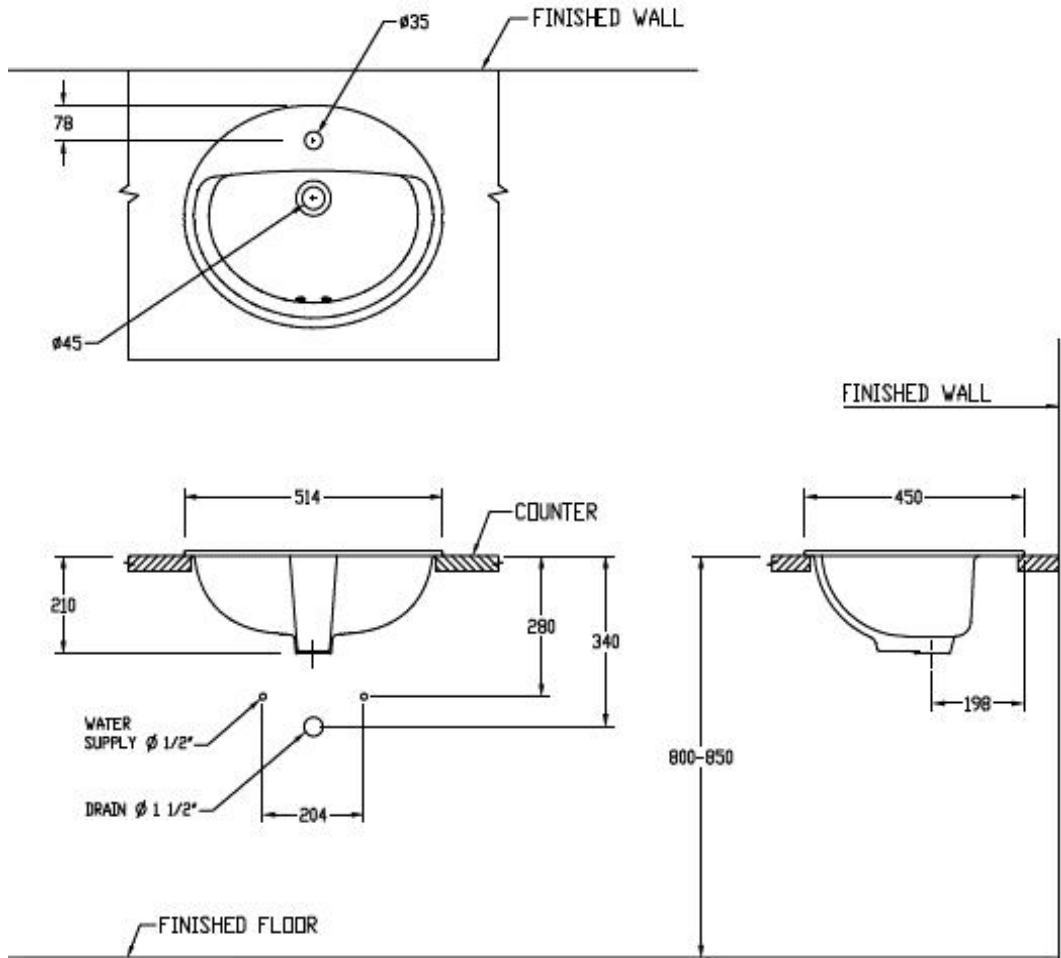

SPECIFICATION SHEET - Sanitary Wares

BRAND:		Product Photo:
ORIGIN:	China	
SERIES:	WASHBASINS	
PRODUCT DESCRIPTION:	Countertop basin	
MODEL No.	14372 KWK SARDINO	
FINISH/COLOUR:	White	
DIMENSIONS:	450mm x 514mm x 210mm	
OPTIONAL MATCHING PARTS:		

Technical Informations:

REMINDER:	Pipe flushing must be done before faucets are installed. Failure to do so voids the warranty.
	Do not use abrasive or aggressive cleaners and or contain chlorine or hydrochloric acid solution for cleaning.
	All information stated above are solely for reference only, and should be based on the actual submission sample. Dimensions and specifications are subject to change without prior notice.