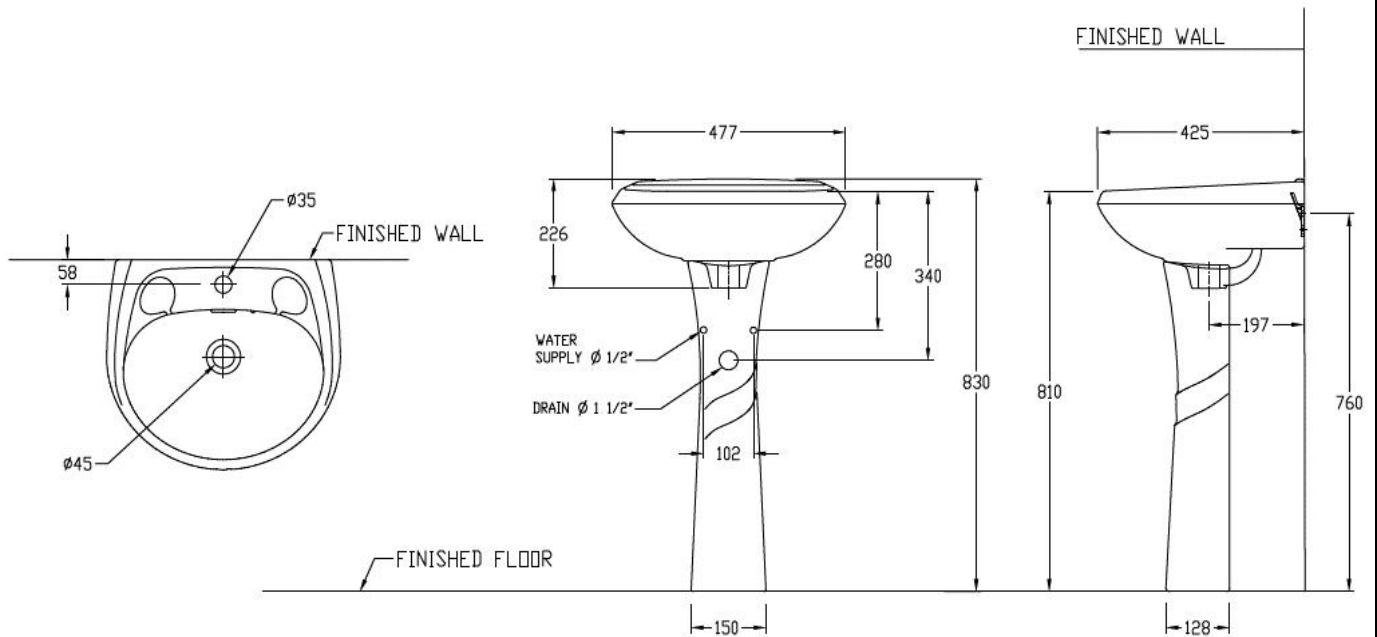

SPECIFICATION SHEET - Sanitary Wares

BRAND:		Product Photo:
ORIGIN:	China	
SERIES:	WASHBASINS	
PRODUCT DESCRIPTION:	Wall hung wash basin with full pedestal	
MODEL No.	14368 K1WK BALENO basin 14369 KWK BALENO pedestal	
FINISH/COLOUR:	White	
DIMENSIONS:	425mm x 477mm x 830mm	
OPTIONAL MATCHING PARTS:		

Technical Informations:

REMINDER:	Pipe flushing must be done before faucets are installed. Failure to do so voids the warranty.
	Do not use abrasive or aggressive cleaners and or contain chlorine or hydrochloric acid solution for cleaning.
	All information stated above are solely for reference only, and should be based on the actual submission sample. Dimensions and specifications are subject to change without prior notice.