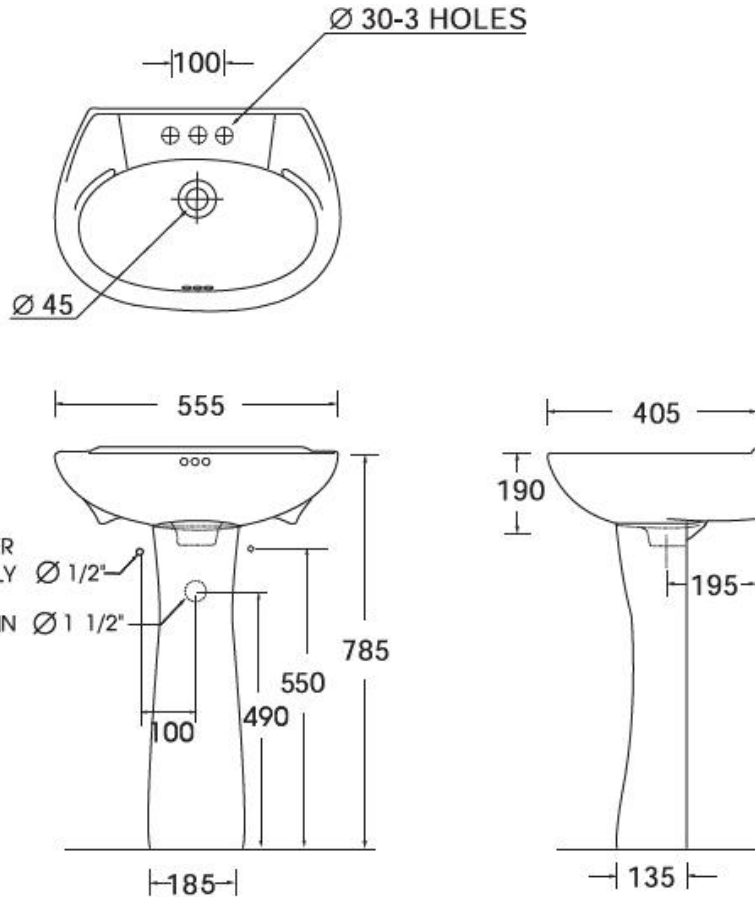

SPECIFICATION SHEET - Sanitary Wares

BRAND:		Product Photo:
ORIGIN:	China	
SERIES:	WASHBASINS	
PRODUCT DESCRIPTION:	Wall hung wash basin with full pedestal	
MODEL No.	14365 K1WK CASERTO basin 14366 KWK CASERTO pedestal	
FINISH/COLOUR:	White	
DIMENSIONS:	405mm x 555mm x 785mm	
OPTIONAL MATCHING PARTS:		

Technical Informations:

REMINDER:	Pipe flushing must be done before faucets are installed. Failure to do so voids the warranty.
	Do not use abrasive or aggressive cleaners and or contain chlorine or hydrochloric acid solution for cleaning.
	All information stated above are solely for reference only, and should be based on the actual submission sample. Dimensions and specifications are subject to change without prior notice.