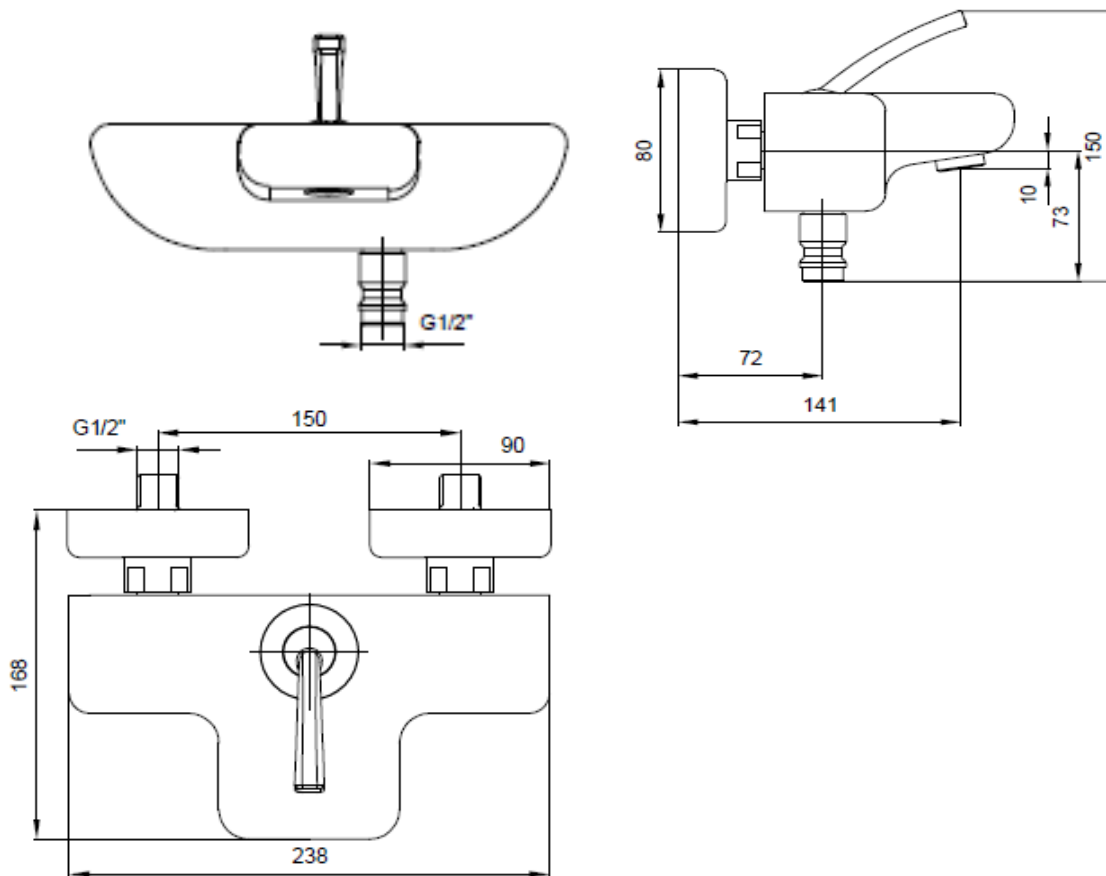

SPECIFICATION SHEET - bathroom faucets

BRAND:		Product Photo:
ORIGIN:	Turkey	
SERIES:	Novita	
PRODUCT DESCRIPTION:	Single lever exposed wall mounted Bath Mixer, with: -Lime crushing aerator - Special diverter operating by pulling down	
MODEL No.	104102447 EX	
FINISH/COLOUR:	white	
DIMENSIONS:	Output length is 141 mm	
OPTIONAL MATCHING PARTS:	Handshower set	

Technical Informations:

REMINDER:	Pipe flushing must be done before faucets are installed. Failure to do so voids the warranty. Do not use cleaners containing abrasive cleansers, ammonia, bleach, acids, waxes, alcohol, solvents or other products not recommended for chrome. All information is for reference only, installation shall always be based on the actual product delivered.