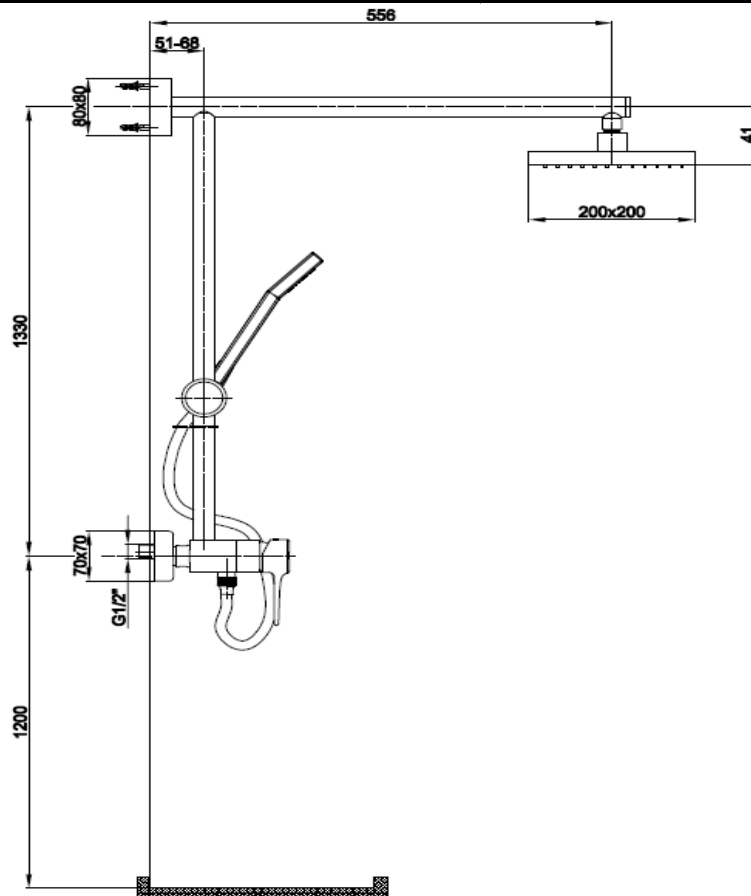

SPECIFICATION SHEET - bathroom faucets

BRAND:		Product Photo:
ORIGIN:	Turkey	
SERIES:	Caro	
PRODUCT DESCRIPTION:	Single lever wall mounted Shower column set, with: - Elea hand shower & 200x200 shower head - 1.75m PVC hand shower spiral - Max. water flow rate of shower head: 26.5 l/min. under 3 bar - flow pressure 1~5 bars (15~70 psi)	
MODEL No.	102154006 EX	
FINISH/COLOUR:	chrome	
DIMENSIONS:	Ht 1330 mm, Shower head axle 556mm	

Technical Informations:

REMINDER:	Pipe flushing must be done before faucets are installed. Failure to do so voids the warranty. Do not use cleaners containing abrasive cleansers, ammonia, bleach, acids, waxes, alcohol, solvents or other products not recommended for chrome. All information is for reference only, installation shall always be based on the actual product delivered.