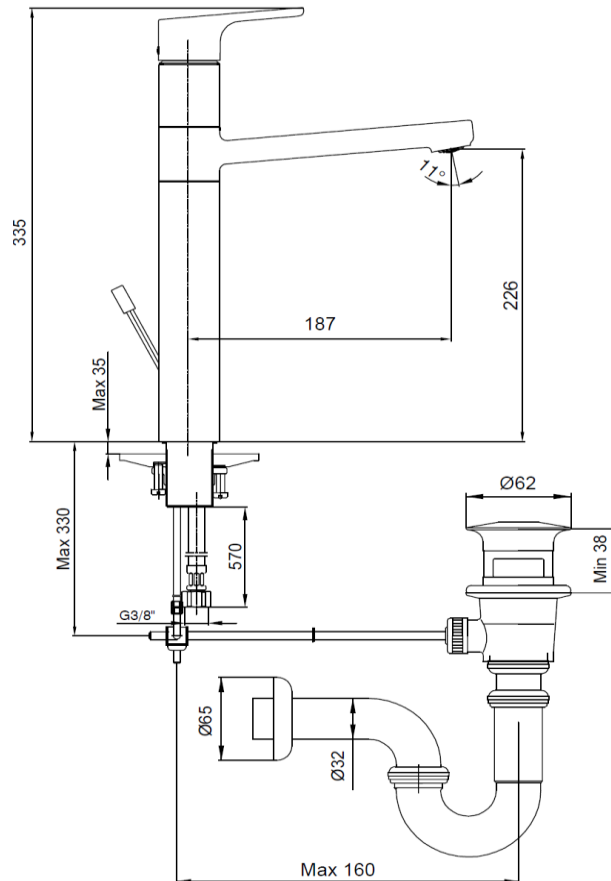

SPECIFICATION SHEET - bathroom faucets

BRAND:		Product Photo:
ORIGIN:	Turkey	
SERIES:	Luna	
PRODUCT DESCRIPTION:	Single lever Tall basin mixer, with: - basin pop-up waste 1¼" G - Lime crushing aerator - Rotating outlet - flow rate: 5 l/min at 3 bars (45 psi) - flow pressure 1~5 bars (15~70 psi)	
MODEL No.	102108974 STEX	
FINISH/COLOUR:	chrome	
DIMENSIONS:	Outlet length 187 mm; Outlet height 226mm	
OPTIONAL MATCHING PARTS:	Angle valve ½"x¾" with wall flange x2 P-trap	

Technical Informations:

REMINDER:	Pipe flushing must be done before faucets are installed. Failure to do so voids the warranty. Do not use cleaners containing abrasive cleansers, ammonia, bleach, acids, waxes, alcohol, solvents or other products not recommended for chrome. All information is for reference only, installation shall always be based on the actual product delivered.