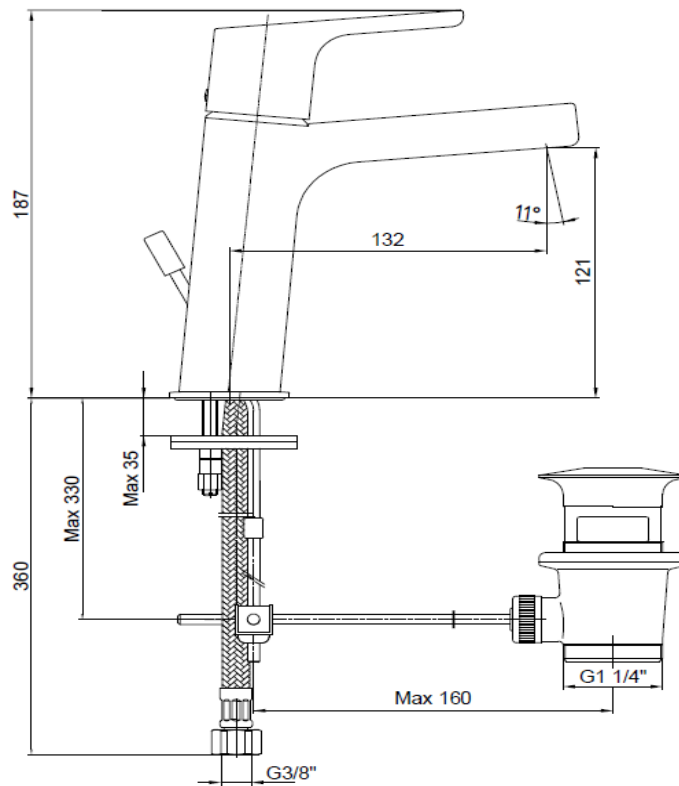

SPECIFICATION SHEET - bathroom faucets

BRAND:		Product Photo:
ORIGIN:	Turkey	
SERIES:	Luna	
PRODUCT DESCRIPTION:	Single Lever basin mixer, with: - pop-up waste 1 1/4" G - Lime crushing hidden aerator - Adjustable flow angle aerator - flow rate: 5 l/min at 3 bars (45 psi) - flow pressure 1~5 bars (15~70 psi)	
MODEL No.	102108947 STEX	
FINISH/COLOUR:	Chrome	
DIMENSIONS:	Outlet length is 132mm; Outlet height is 121mm	
OPTIONAL MATCHING PARTS:	Angle valve 1/2"x3/8" x 2 Basin P-trap	

Technical Informations:

REMINDER:	Pipe flushing must be done before faucets are installed. Failure to do so voids the warranty. Do not use cleaners containing abrasive cleansers, ammonia, bleach, acids, waxes, alcohol, solvents or other products not recommended for chrome. All information is for reference only, installation shall always be based on the actual product delivered.