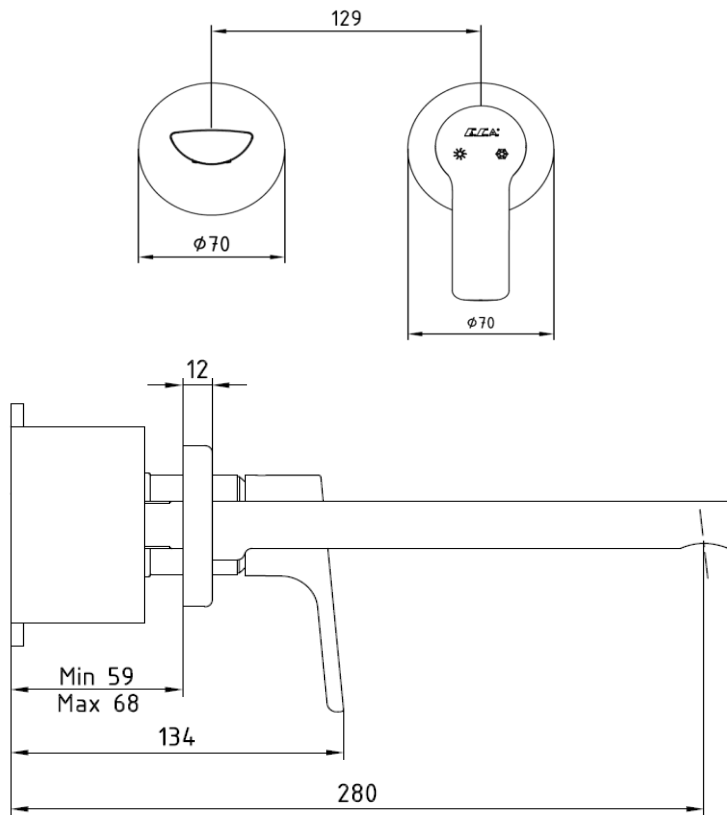

SPECIFICATION SHEET - bathroom faucets

BRAND:		Product Photo:
ORIGIN:	Turkey	
SERIES:	Luna	
PRODUCT DESCRIPTION:	Single lever Concealed basin mixer, with: - Compatible with plastic and galvanized tubes - Special plastic cover - 2 pcs rosette - Lime cleqaning system aerator - flow rate: 5 l/min at 3 bars (45 psi) - flow pressure 1~5 bars (15~70 psi)	
MODEL No.	102105130 STEX	
FINISH/COLOUR:	chrome	
DIMENSIONS:	Outlet length is 210 mm	
OPTIONAL MATCHING PARTS:	Basin waste strainer 1¼" P-trap	

Technical Informations:

REMINDER:	Pipe flushing must be done before faucets are installed. Failure to do so voids the warranty. Do not use cleaners containing abrasive cleansers, ammonia, bleach, acids, waxes, alcohol, solvents or other products not recommended for chrome. All information is for reference only, installation shall always be based on the actual product delivered.