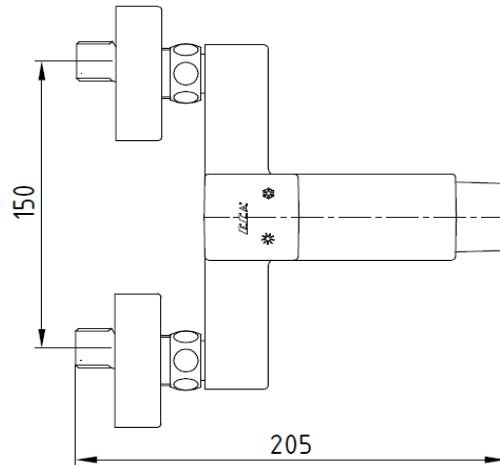

SPECIFICATION SHEET - bathroom faucets

BRAND:		Product Photo:
ORIGIN:	Turkey	
SERIES:	Caro	
PRODUCT DESCRIPTION:	Single lever exposed wall mounted bath mixer, with: - Ceramic cartridge with temperature & flow rate limiter - Locking diverter to 1/2" handshower connection	
MODEL No.	102102424 EX	
FINISH/COLOUR:	Chrome	
DIMENSIONS:	Outlet length is 164 mm	
OPTIONAL MATCHING PARTS:	Handshower set	

Technical Informations:

REMINDER:	Pipe flushing must be done before faucets are installed. Failure to do so voids the warranty. Do not use cleaners containing abrasive cleansers, ammonia, bleach, acids, waxes, alcohol, solvents or other products not recommended for chrome. All information is for reference only, installation shall always be based on the actual product delivered.