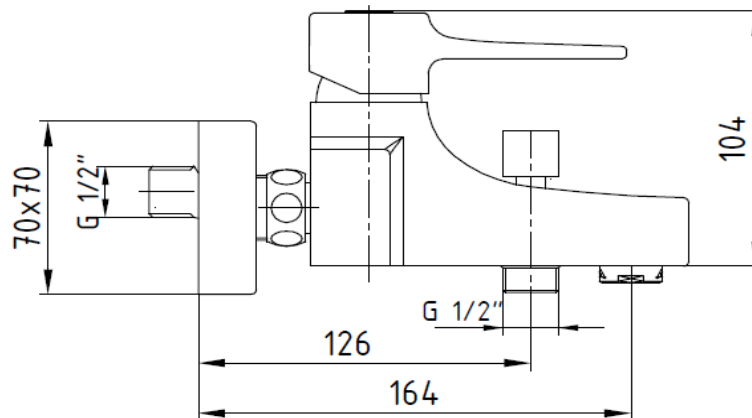

SPECIFICATION SHEET - bathroom faucets

BRAND:		Product Photo:
ORIGIN:	Turkey	
SERIES:	Caro	
PRODUCT DESCRIPTION:	Single lever exposed wall mounted bath mixer, with: - Ceramic cartridge with temperature & flow rate limiter - Locking diverter to 1/2" handshower connection	
MODEL No.	102102424 EX	
FINISH/COLOUR:	Chrome	
DIMENSIONS:	Outlet length is 164 mm	
OPTIONAL MATCHING PARTS:	Handshower set	

Technical Informations:

REMINDER:	Pipe flushing must be done before faucets are installed. Failure to do so voids the warranty. Do not use cleaners containing abrasive cleansers, ammonia, bleach, acids, waxes, alcohol, solvents or other products not recommended for chrome. All information is for reference only, installation shall always be based on the actual product delivered.