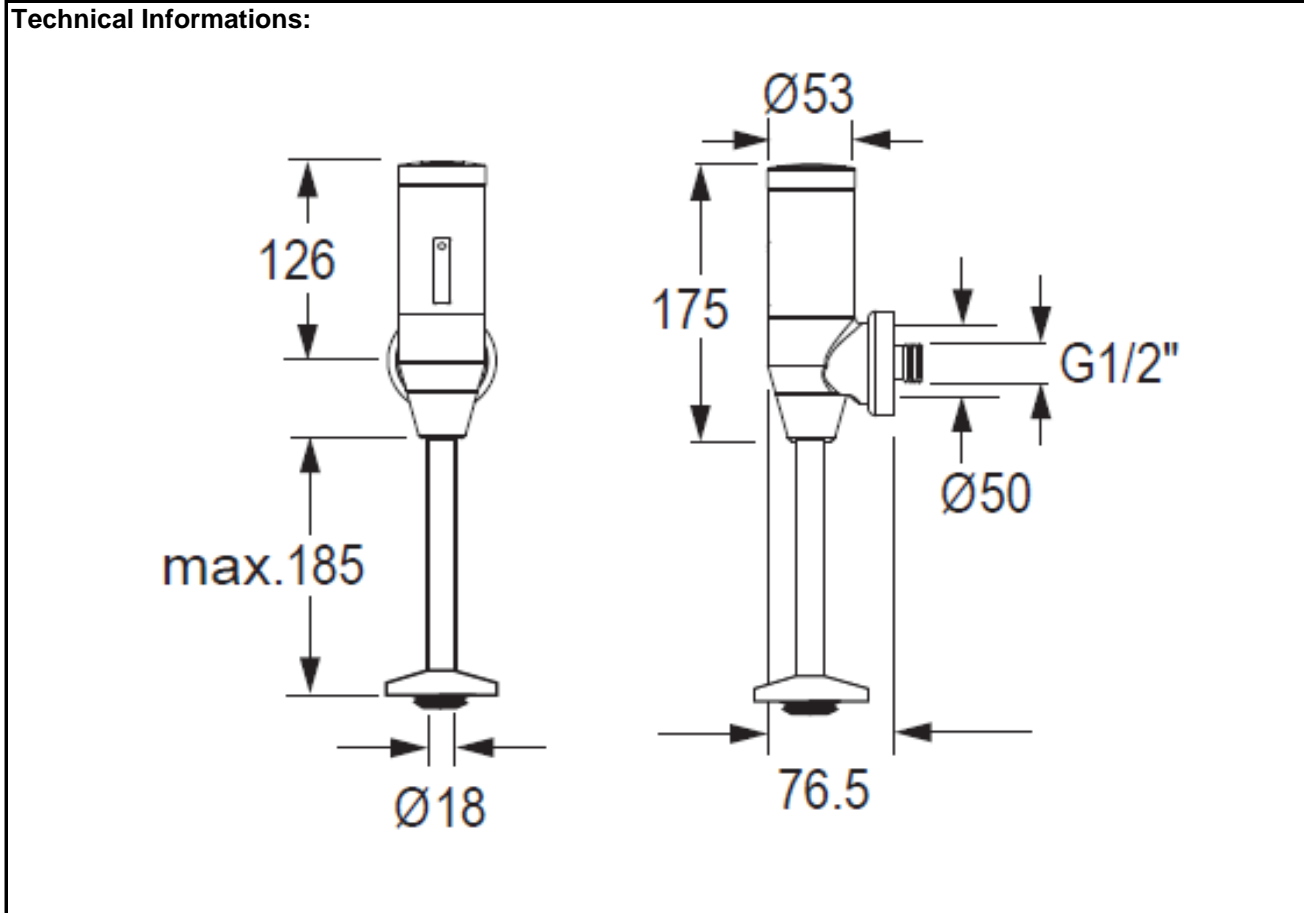

**SPECIFICATION SHEET - sanitary faucets**

<b>BRAND:</b>	CONTI 	<b>Product Photo:</b> 
<b>ORIGIN:</b>	Switzerland	
<b>SERIES:</b>	LINO	
<b>PRODUCT DESCRIPTION:</b>	U60 exposed urinal flush, with: solar photovoltaic cell combined with 6V Lithium CRP2 batteries	
<b>MODEL No.</b>	220.108.11	
<b>FINISH/COLOUR:</b>	Chrome plated	
<b>DIMENSIONS:</b>		
<b>OPTIONAL MATCHING PARTS:</b>		