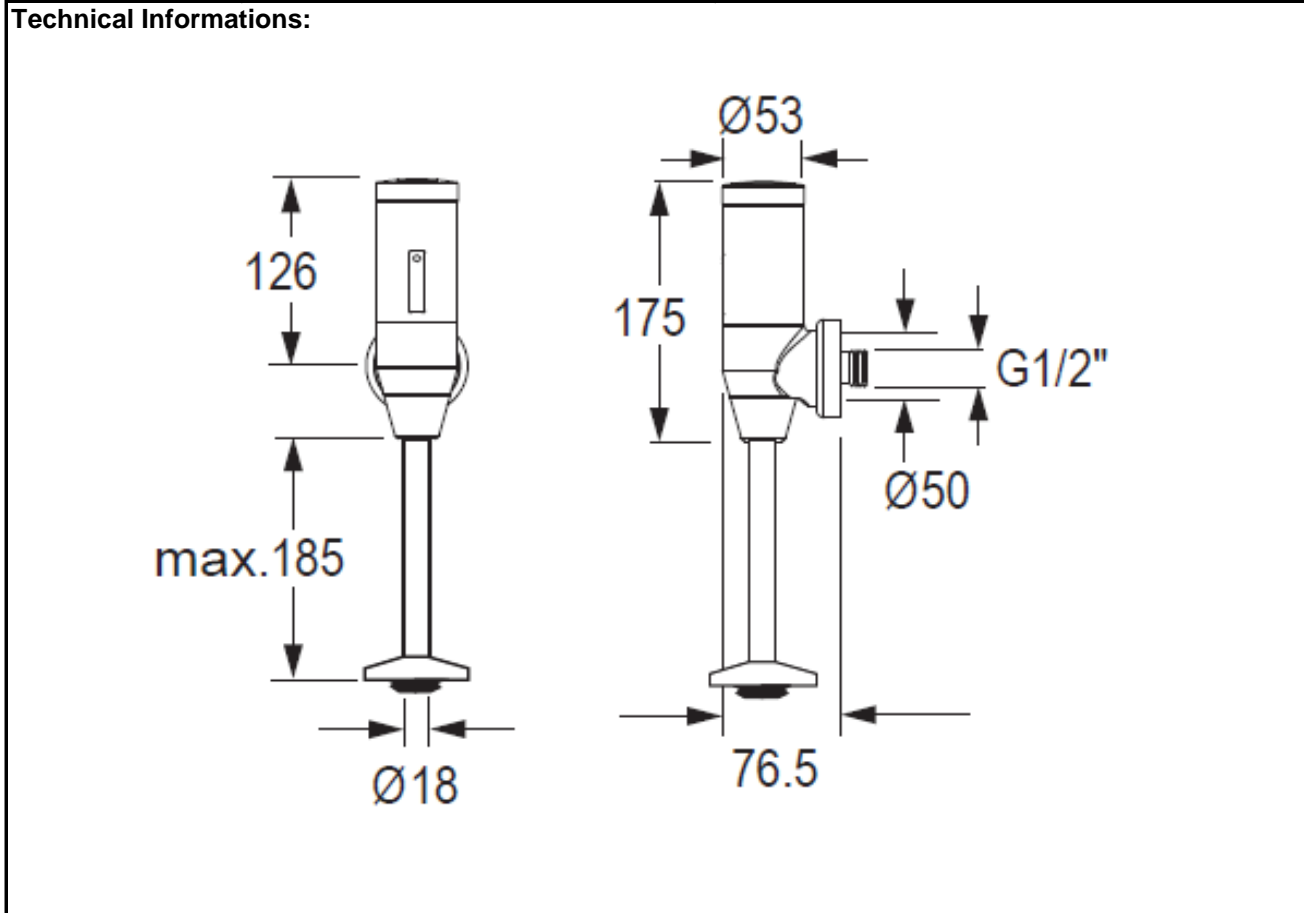

SPECIFICATION SHEET - sanitary faucets

BRAND:	CONTI	Product Photo: 
ORIGIN:	Switzerland	
SERIES:	LINO	
PRODUCT DESCRIPTION:	U60 exposed urinal flush, with: battery operated 6V Lithium CRP2	
MODEL No.	220.100.11	
FINISH/COLOUR:	Chrome plated	
DIMENSIONS:		
OPTIONAL MATCHING PARTS:		