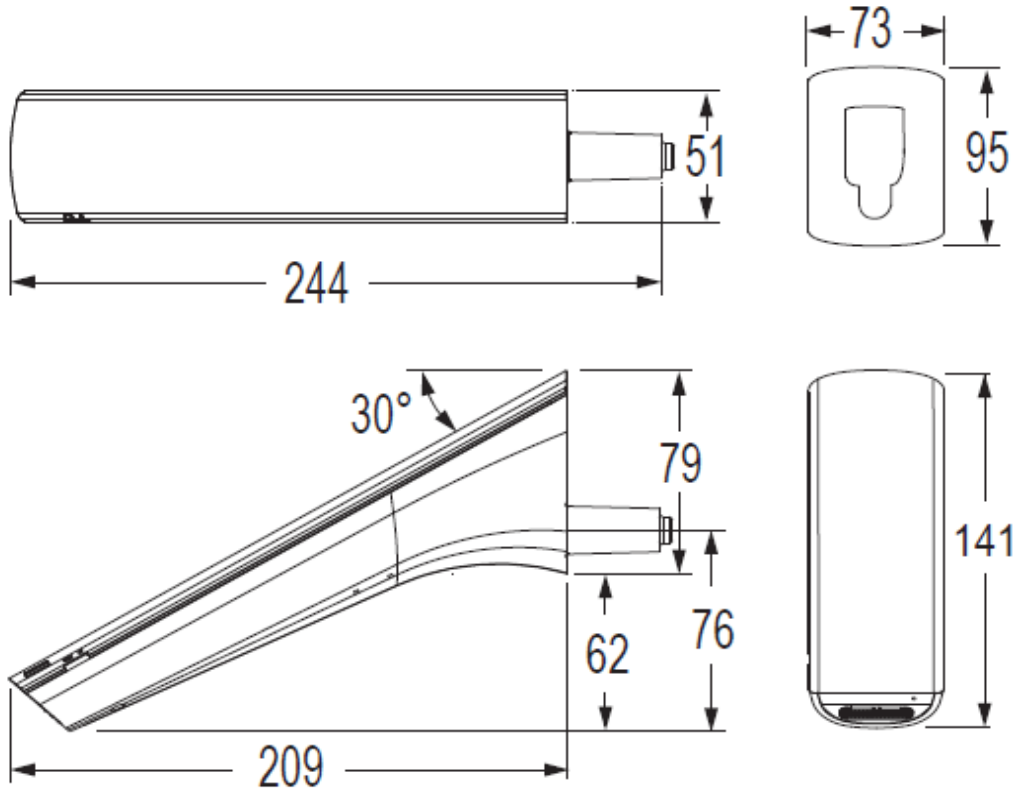

SPECIFICATION SHEET - sanitary faucets

BRAND:	CONTI	Product Photo:
ORIGIN:	Switzerland	
SERIES:	ULTRA	
PRODUCT DESCRIPTION:	GW20 Finish set for wall mounted built in wall tap, with: single cold water or pre-mixed water battery operated 6V Lithium CRP2	
MODEL No.	164.040.11	
FINISH/COLOUR:	Chrome plated	
DIMENSIONS:	244mm L x 73mm W x 95mm H 209mm spout projection	
OPTIONAL MATCHING PARTS:	Matching with 220.060.00 concealed part	

Technical Informations:

REMINDER:	Pipe flushing must be done before faucets are installed. Failure to do so voids the warranty. Do not use cleaners containing abrasive cleansers, ammonia, bleach, acids, waxes, alcohol, solvents or other products not recommended for chrome. All information is for reference only, installation shall always be based on the actual product delivered.