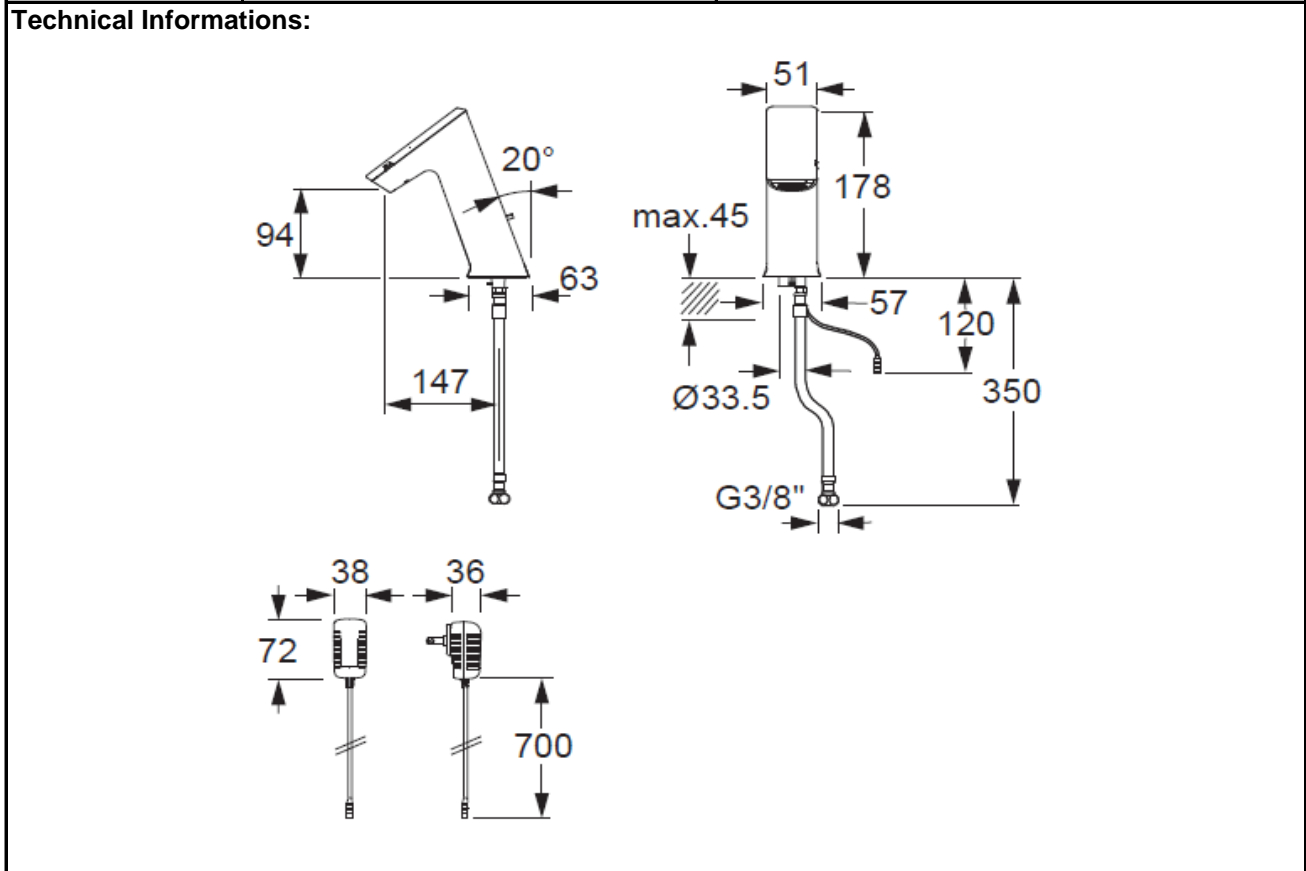

SPECIFICATION SHEET - sanitary faucets

BRAND:	CONTI	Product Photo: 
ORIGIN:	Switzerland	
SERIES:	ULTRA	
PRODUCT DESCRIPTION:	GM20 counter-top infra-red sensor basin tap, with: single water or pre-mix water with flexible hose connection 3/8" AC230V / 6V operated	
MODEL No.	162.050.11	
FINISH/COLOUR:	Chrome plated	
DIMENSIONS:	178mm height 147mm spout projection	
OPTIONAL MATCHING PARTS:	Angle valve with filter 1/2" x 3/8" x1 Basin strainer x 1 Basin trap x 1	