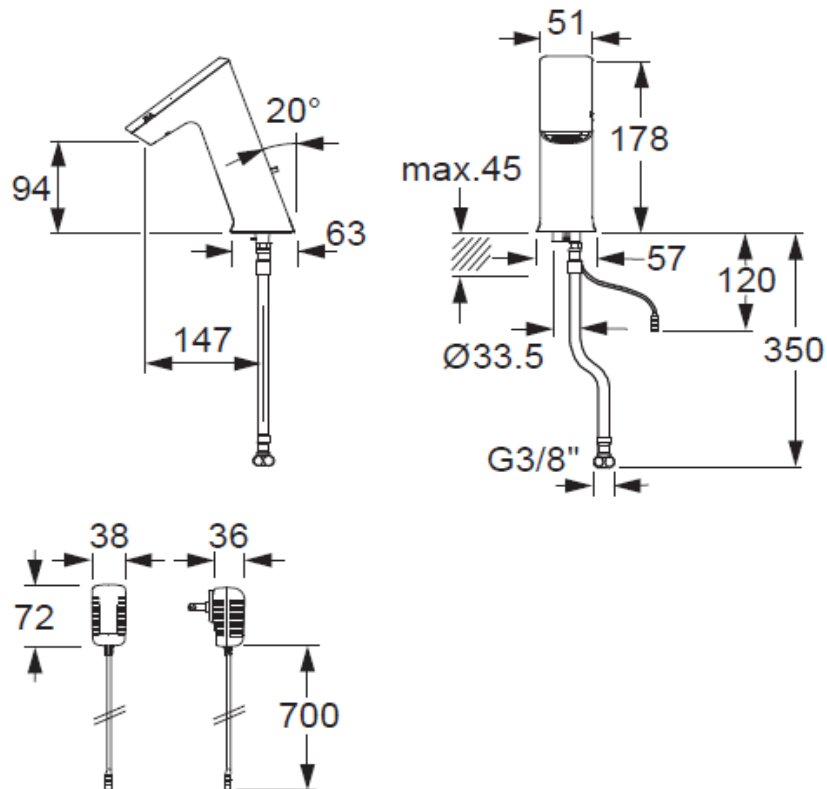

SPECIFICATION SHEET - sanitary faucets

BRAND:	CONTI	Product Photo:
ORIGIN:	Switzerland	
SERIES:	ULTRA	
PRODUCT DESCRIPTION:	GM20 counter-top infra-red sensor basin tap, with: single water or pre-mix water with flexible hose connection 3/8" 4 x 1.5V Alkaline AA battery operated	
MODEL No.	162.040.11	
FINISH/COLOUR:	Chrome plated	
DIMENSIONS:	178mm height 147mm spout projection	
OPTIONAL MATCHING PARTS:	Angle valve with filter 1/2" x 3/8" x1 Basin strainer x 1 Basin trap x 1	

Technical Informations:

REMINDER:	Pipe flushing must be done before faucets are installed. Failure to do so voids the warranty.
	Do not use cleaners containing abrasive cleansers, ammonia, bleach, acids, waxes, alcohol, solvents or other products not recommended for chrome.
	All information is for reference only, installation shall always be based on the actual product delivered.