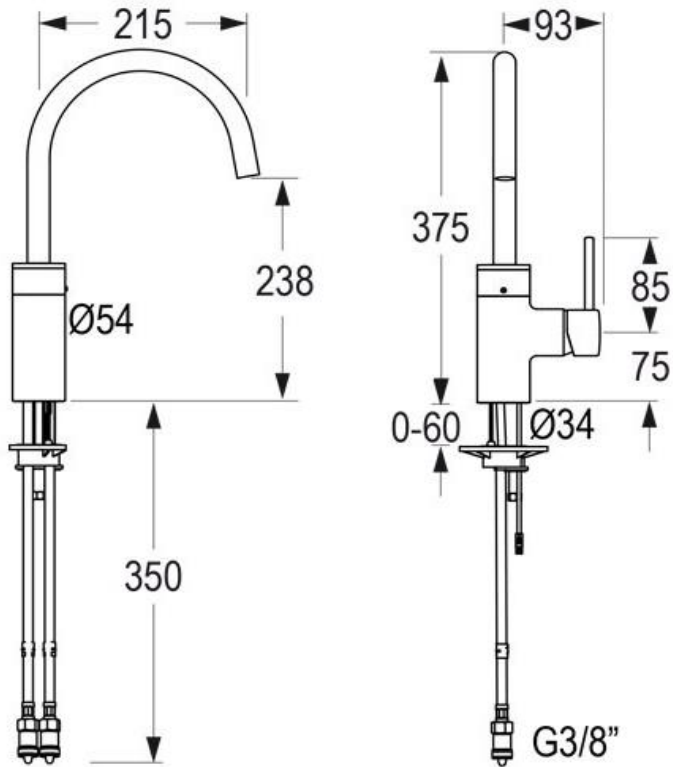

SPECIFICATION SHEET - sanitary faucets

BRAND:	CONTI	Product Photo:
ORIGIN:	Switzerland	
SERIES:	HYBRID	
PRODUCT DESCRIPTION:	H10 high riser infra-red sensor kitchen mixer, with: single lever mixer with 3/8" connections battery operated 6V Lithium CRP2	
MODEL No.	131.800.111Q	
FINISH/COLOUR:	Chrome plated	
DIMENSIONS:	375mm height 215mm spout projection	
OPTIONAL MATCHING PARTS:	Angle valve with filter 1/2" x 3/8" x2	

Technical Informations:

REMINDER:	Pipe flushing must be done before faucets are installed. Failure to do so voids the warranty. Do not use cleaners containing abrasive cleansers, ammonia, bleach, acids, waxes, alcohol, solvents or other products not recommended for chrome. All information is for reference only, installation shall always be based on the actual product delivered.