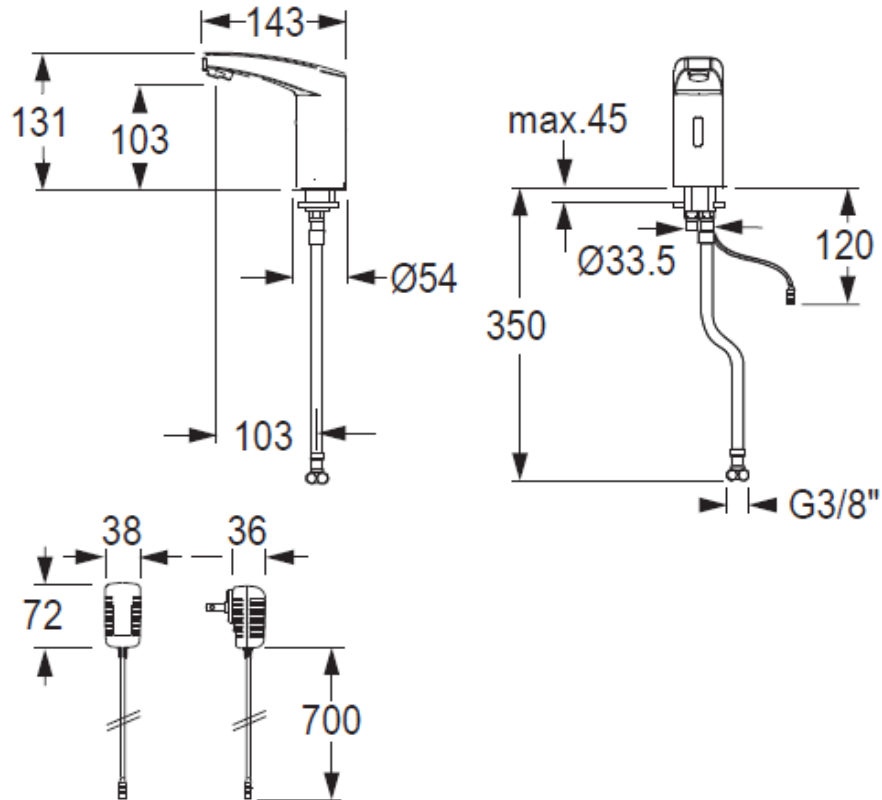

SPECIFICATION SHEET - sanitary faucets

BRAND:	CONTI	Product Photo:
ORIGIN:	Switzerland	
SERIES:	MAXX	
PRODUCT DESCRIPTION:	M20 counter-top infra-red sensor basin tap, with: single water or pre-mix water with flexible hose connection 3/8" AC 230V / 6V operated	
MODEL No.	131.050.11	
FINISH/COLOUR:	Chrome plated	
DIMENSIONS:	143mm length, 131mm height 103mm spout projection	
OPTIONAL MATCHING PARTS:	Angle valve with filter 1/2" x 3/8" x1 Basin strainer x 1 Basin trap x 1	

Technical Informations:

REMINDER:	Pipe flushing must be done before faucets are installed. Failure to do so voids the warranty. Do not use cleaners containing abrasive cleansers, ammonia, bleach, acids, waxes, alcohol, solvents or other products not recommended for chrome. All information is for reference only, installation shall always be based on the actual product delivered.