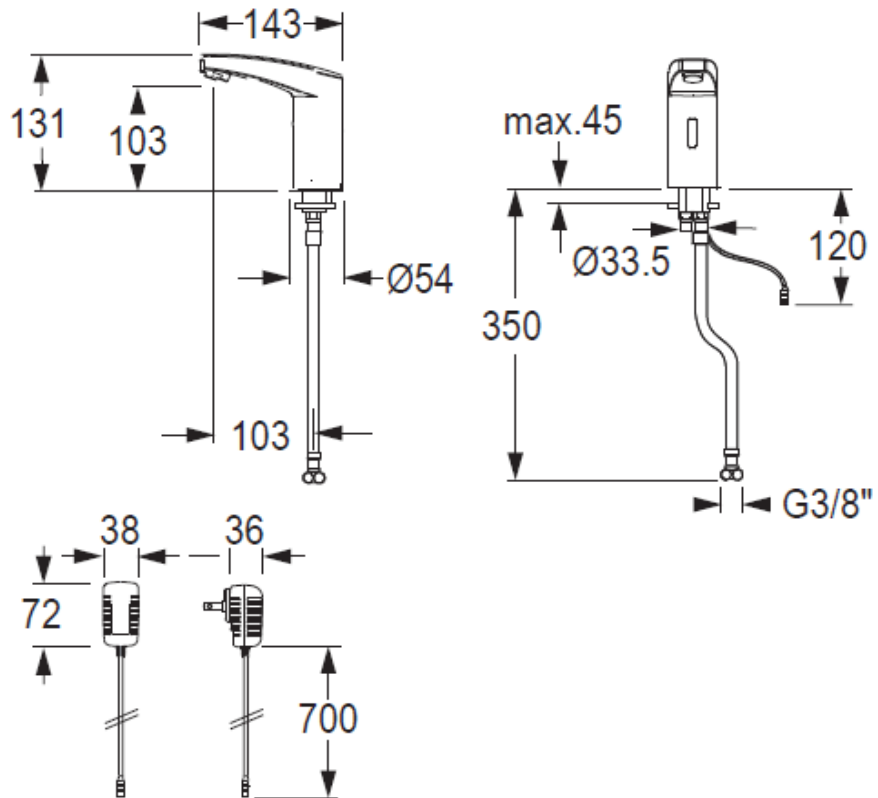

SPECIFICATION SHEET - sanitary faucets

BRAND:	CONTI	Product Photo:
ORIGIN:	Switzerland	
SERIES:	MAXX	
PRODUCT DESCRIPTION:	M20 counter-top infra-red sensor basin tap, with: single water or pre-mix water with flexible hose connection 3/8" battery operated 6V Lithium CRP2	
MODEL No.	131.040.11	
FINISH/COLOUR:	Chrome plated	
DIMENSIONS:	143mm length, 131mm height 103mm spout projection	
OPTIONAL MATCHING PARTS:	Angle valve with filter 1/2" x 3/8" x 1 Basin strainer x 1 Basin trap x 1	

Technical Informations:

REMINDER:	Pipe flushing must be done before faucets are installed. Failure to do so voids the warranty
	Do not use cleaners containing abrasive cleansers, ammonia, bleach, acids, waxes, alcohol, solvents or other products not recommended for chrome.
	All information is for reference only, installation shall always be based on the actual product delivered.