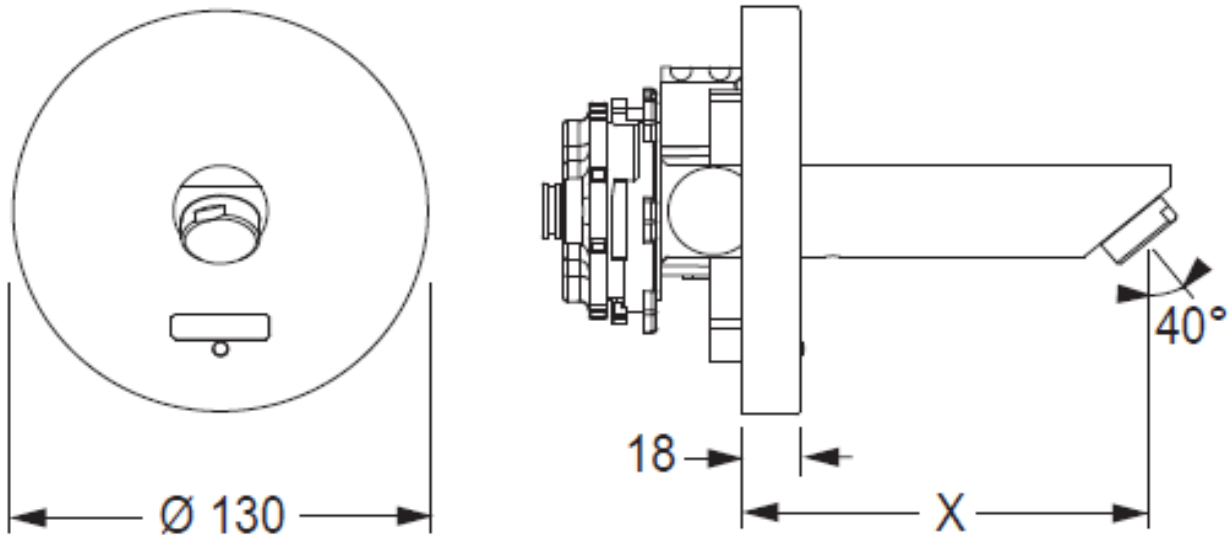

SPECIFICATION SHEET - sanitary faucets

BRAND:	CONTI	Product Photo:
ORIGIN:	Switzerland	
SERIES:	LINO	
PRODUCT DESCRIPTION:	WV20 Finish set for built in wall tap, with: single cold water or pre-mixed water battery operated 6V Lithium CRP2 matching 220,027.00 installation kit	
MODEL No.	120.330.11	
FINISH/COLOUR:	Chrome plated	
DIMENSIONS:	Ø130mm	
OPTIONAL MATCHING PARTS:	Matching 220,027.00 installation kit	

Technical Informations:

REMINDER:	Pipe flushing must be done before faucets are installed. Failure to do so voids the warranty.
	Do not use cleaners containing abrasive cleansers, ammonia, bleach, acids, waxes, alcohol, solvents or other products not recommended for chrome.
	All information is for reference only, installation shall always be based on the actual product delivered.