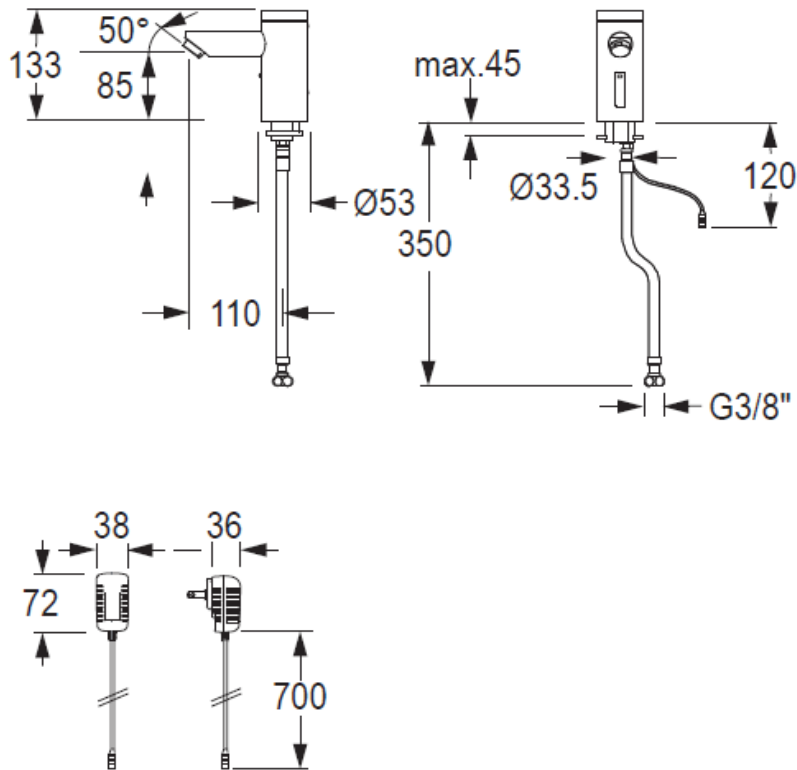

SPECIFICATION SHEET - sanitary faucets

BRAND:	CONTI	Product Photo:
ORIGIN:	Switzerland	
SERIES:	LINO	
PRODUCT DESCRIPTION:	L20 counter-top infra-red sensor basin tap, with: single water or pre-mix water with flexible hose connection 3/8" AC230V/6V operated	
MODEL No.	120.050.11	
FINISH/COLOUR:	Chrome plated	
DIMENSIONS:	133mm height 110mm spout projection	
OPTIONAL MATCHING PARTS:	Angle valve with filter 1/2" x 3/8" x 1 Basin strainer x 1 Basin trap x 1	

Technical Informations:

REMINDER:	Pipe flushing must be done before faucets are installed. Failure to do so voids the warranty.
	Do not use cleaners containing abrasive cleansers, ammonia, bleach, acids, waxes, alcohol, solvents or other products not recommended for chrome.
	All information is for reference only, installation shall always be based on the actual product delivered.