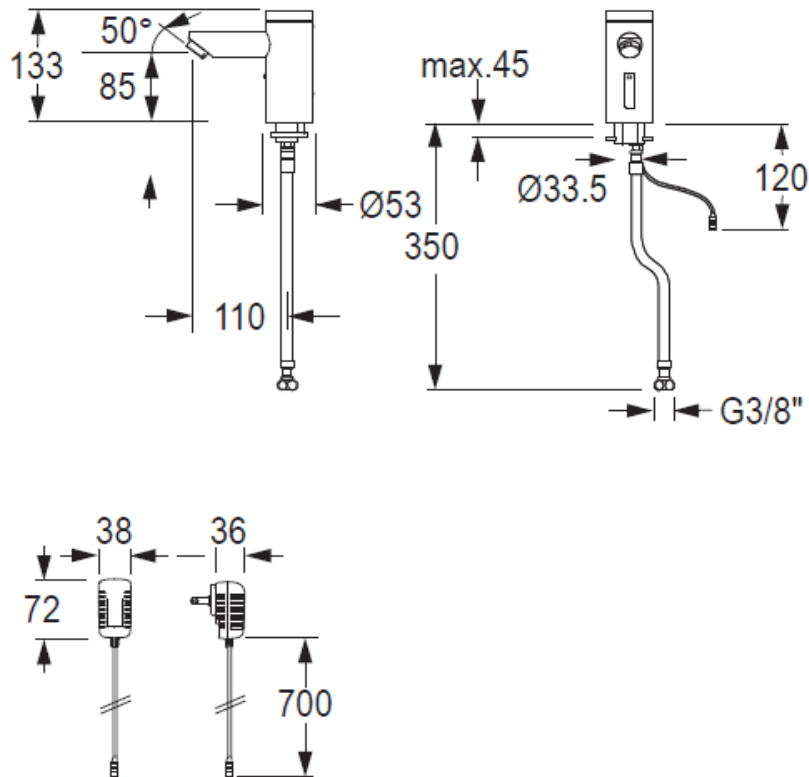

SPECIFICATION SHEET - sanitary faucets

BRAND:	CONTI	Product Photo:
ORIGIN:	Switzerland	
SERIES:	LINO	
PRODUCT DESCRIPTION:	L20 counter-top infra-red sensor basin tap, with: single water or pre-mix water with flexible hose connection 3/8" battery operated 6V Lithium CRP2	
MODEL No.	120.040.11	
FINISH/COLOUR:	Chrome plated	
DIMENSIONS:	133mm height 110mm spout projection	
OPTIONAL MATCHING PARTS:	Angle valve with filter 1/2" x 3/8" x1 Basin strainer x 1 Basin trap x 1	

Technical Informations:

REMINDER:	Pipe flushing must be done before faucets are installed. Failure to do so voids the warranty. Do not use cleaners containing abrasive cleansers, ammonia, bleach, acids, waxes, alcohol, solvents or other products not recommended for chrome. All information is for reference only, installation shall always be based on the actual product delivered.