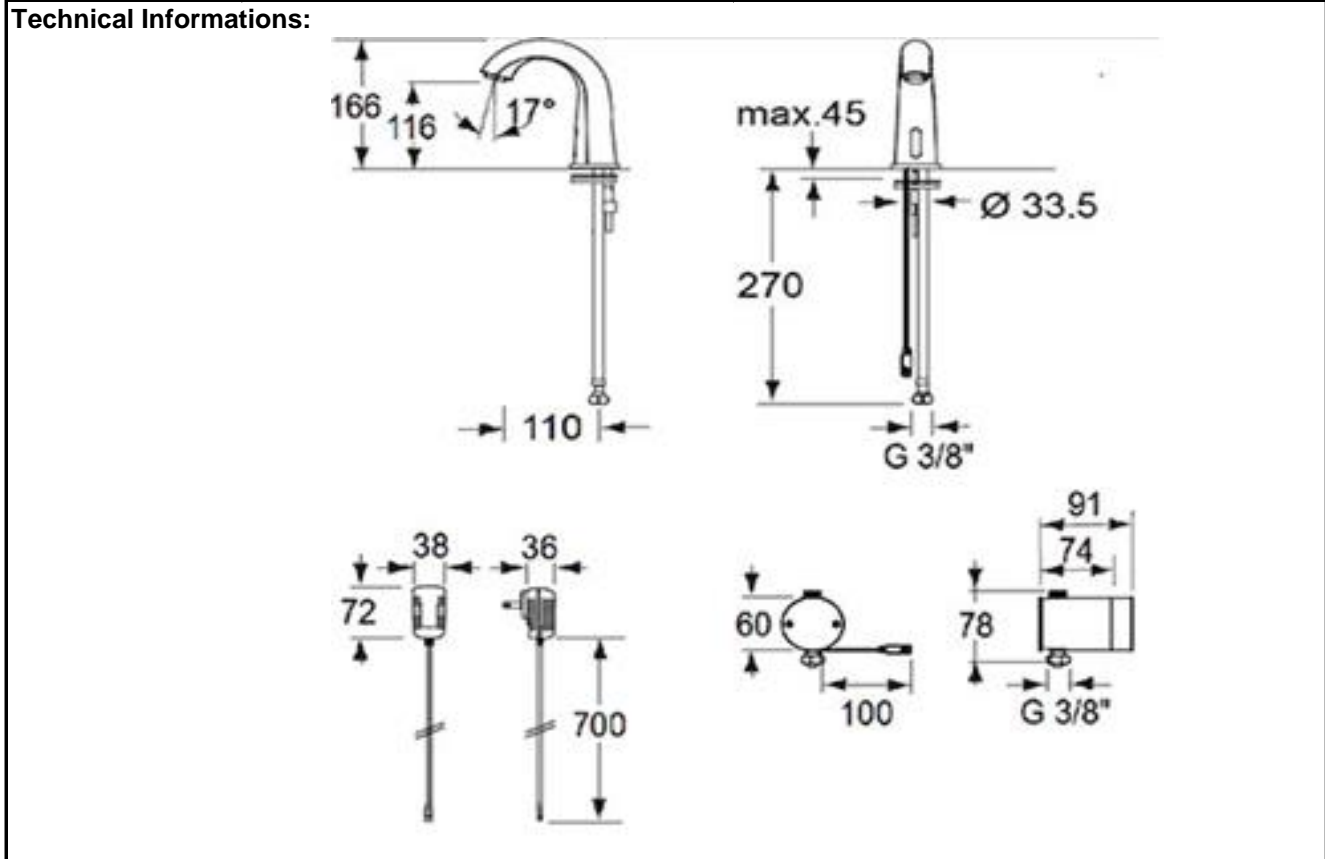

## SPECIFICATION SHEET - sanitary faucets

<b>BRAND:</b>	CONTI	<b>Product Photo:</b>  
<b>ORIGIN:</b>	Switzerland	
<b>SERIES:</b>	<b>FLAMINGO</b>	
<b>PRODUCT DESCRIPTION:</b>	Counter-top infra-red sensor basin tap, with: single water or pre-mix water with flexible hose connection 3/8" AC230V/6V operated	
<b>MODEL No.</b>	100.913.11	
<b>FINISH/COLOUR:</b>	Chrome plated	
<b>DIMENSIONS:</b>	166mm height	
<b>OPTIONAL MATCHING PARTS:</b>	Angle valve with filter 1/2" x 3/8" x1 Basin strainer x 1 Basin trap x 1	